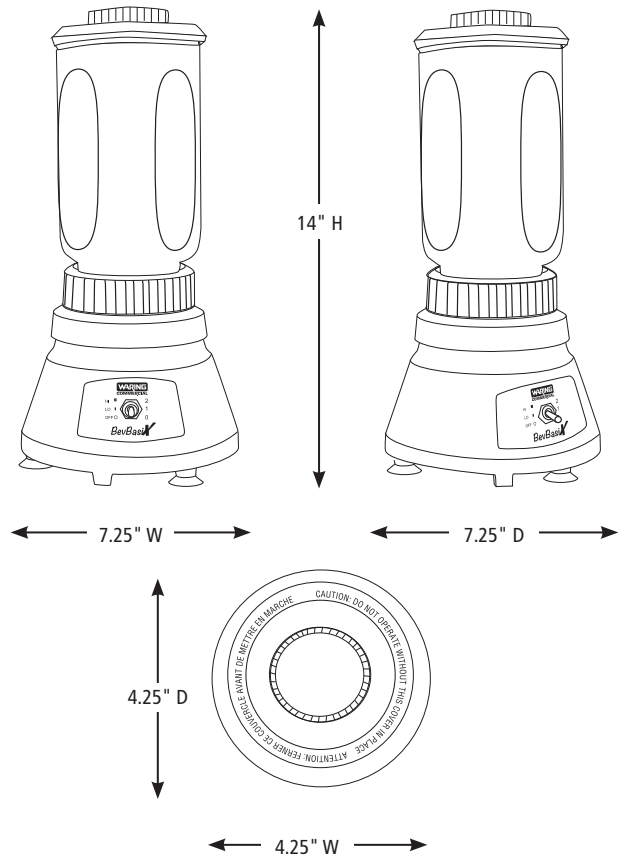

BB145S

PARTS & ACCESSORIES

CAC29 48 oz. polycarbonate blender jar for BB145 Series

CAC37 32 oz. stainless steel jar for BB145 Series

DIMENSIONS

Out-of-Box Weight: 4.6 lb.

ORDERING INFORMATION	#STD. PKG.	GIFTBOX WEIGHT	CUBIC FEET	BOX DIMENSIONS D X W X H	UPC	CASE PKG.	MC WEIGHT	MC DIMENSIONS D X W X H	MBC
BB145S – BeBasix™ Commercial Bar Blender with 32 oz. Stainless Steel Container	1	6.95 lb.	.626	9.75" x 8" x 13.875"	040072100130	1	6.95 lb.	9.75" x 8" x 13.875"	10040072100137