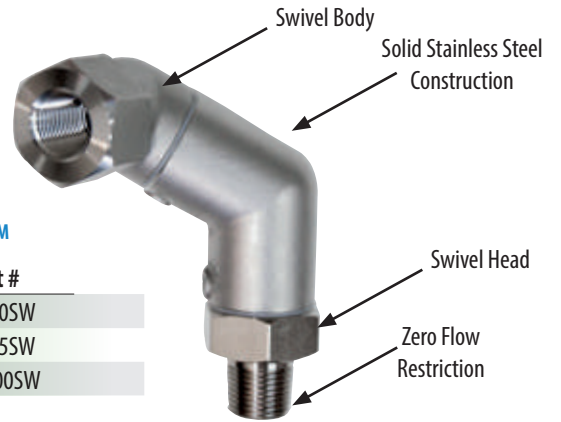

TIRED OF THE BLUES? TIME TO MAKE A BRIGHTER CHOICE.

WARRANTED
5 YEARS

Meets ANSI Codes:

- Z21.69a
- Z21.69b
- Z21.69-2002
- Z21.41a-2005
- Z21.41b-2010
- Z21.41-2003

swivel PRO™

Swivel Pro™

| Size | Part # |
|------|-----------|
| 1/2" | BKG-50SW |
| 3/4" | BKG-75SW |
| 1" | BKG-100SW |

Packaged in POP Box

New & In Stock!

Swivel Pro™
Does not restrict flow!
2 points of 360° Rotation!
Available Individually
or in SW3 Kits!

Packaged in POP Box

Swivel Pro™ Connection Kit

Inside Diameter Length Gas Hose & Hardware

| | | |
|------|-----|-------------------|
| 1/2" | 24" | BKG-GHC-5024-SW3 |
| 1/2" | 36" | BKG-GHC-5036-SW3 |
| 1/2" | 48" | BKG-GHC-5048-SW3 |
| 1/2" | 60" | BKG-GHC-5060-SW3 |
| 1/2" | 72" | BKG-GHC-5072-SW3 |
| 3/4" | 24" | BKG-GHC-7524-SW3 |
| 3/4" | 36" | BKG-GHC-7536-SW3 |
| 3/4" | 48" | BKG-GHC-7548-SW3 |
| 3/4" | 60" | BKG-GHC-7560-SW3 |
| 3/4" | 72" | BKG-GHC-7572-SW3 |
| 1" | 24" | BKG-GHC-10024-SW3 |
| 1" | 36" | BKG-GHC-10036-SW3 |
| 1" | 48" | BKG-GHC-10048-SW3 |
| 1" | 60" | BKG-GHC-10060-SW3 |
| 1" | 72" | BKG-GHC-10072-SW3 |

New Kits Available!

2x Swivel Pro™ Connection Kit

Inside Diameter Length Gas Hose & Hardware

| | | |
|------|-----|--------------------|
| 1/2" | 24" | BKG-GHC-5024-2SW3 |
| 1/2" | 36" | BKG-GHC-5036-2SW3 |
| 1/2" | 48" | BKG-GHC-5048-2SW3 |
| 1/2" | 60" | BKG-GHC-5060-2SW3 |
| 1/2" | 72" | BKG-GHC-5072-2SW3 |
| 3/4" | 24" | BKG-GHC-7524-2SW3 |
| 3/4" | 36" | BKG-GHC-7536-2SW3 |
| 3/4" | 48" | BKG-GHC-7548-2SW3 |
| 3/4" | 60" | BKG-GHC-7560-2SW3 |
| 3/4" | 72" | BKG-GHC-7572-2SW3 |
| 1" | 24" | BKG-GHC-10024-2SW3 |
| 1" | 36" | BKG-GHC-10036-2SW3 |
| 1" | 48" | BKG-GHC-10048-2SW3 |
| 1" | 60" | BKG-GHC-10060-2SW3 |
| 1" | 72" | BKG-GHC-10072-2SW3 |