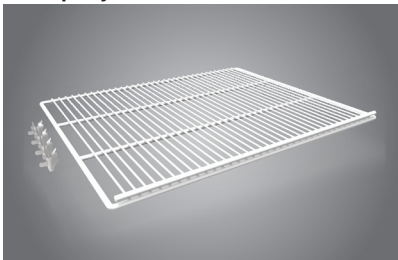

Flat Epoxy Coated Shelf

Accessory Number	For use with	Description	Shipping Width	Shipping Depth	Shipping Height	Cubic vol.	Shipping Weight
HS-5343	RM-7-HC	Flat epoxy coated shelf with 4 stainless steel pilaster clips	20"	24"	3"	.36	6 lbs.
HS-5447	RM-10-HC	Flat epoxy coated shelf with 4 stainless steel pilaster clips	20"	24"	3"	.36	6 lbs.
HS-5317	RM-26-HC	Flat epoxy coated shelf with 4 stainless steel pilaster clips	20"	24"	3"	.36	6 lbs.
HS-5318	RM-45-SD-HC	Flat epoxy coated shelf with 4 stainless steel pilaster clips	20"	24"	3"	.36	6 lbs.
HS-5319	RM-49-HC	Flat epoxy coated shelf with 4 stainless steel pilaster clips	20"	24"	3"	.36	6 lbs.
HS-5460	RM-65-HC	Flat epoxy coated shelf with 4 stainless steel pilaster clips, Middle Section	23"	28.25"	1"	.38	7 lbs.
HS-5461	RM-65-HC	Flat epoxy coated shelf with 4 stainless steel pilaster clips, Right and Left Section	23"	24"	1"	.32	7 lbs.