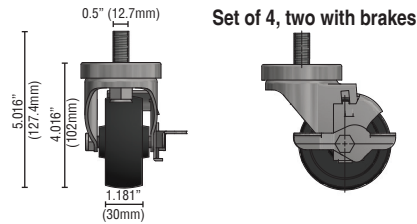

### 4" Casters

Accessory Number	Description	Shipping Width	Shipping Depth	Shipping Height	Cubic vol.	Shipping Weight
HS-5288	4" casters, set of four (two with brakes). For use with RM-10-HC, RM-26-HC, RM-45-SD-HC, RM-49-HC, RM-65-HC	11"	9"	3"	.17	12 lbs.