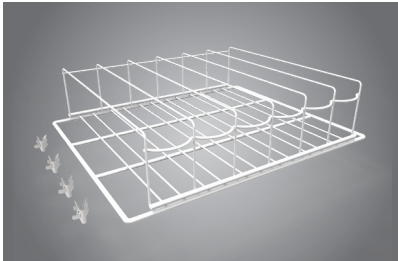

### Organizer Shelf with Tracks

Accessory Number	For use with	Organizer Capacity (per shelf)		Recommended Number of organizers (per section)		Shipping Width	Shipping Depth	Shipping Height	Cubic vol.	Shipping Weight
		# of 20 oz. bottles	# of 12 oz. cans	# of 20 oz. bottles	# of 12 oz. cans					
HS-5446	RM-10-HC	36	42	3	4	27.13"	24"	6"	2.26	7 lbs.
HS-5291	RM-26-HC	64	72	4	7	27.13"	24"	6"	2.26	8 lbs.
HS-5293	RM-45-SD-HC	49	49	4	7	27.13"	24"	6"	2.26	8 lbs.
HS-5295	RM-49-HC	63	72	4	7	27.13"	24"	6"	2.26	8 lbs.
HS-5465	RM-65-HC (Middle Section)	63	72	4	7	25"	29"	6.3"	2.64	9 lbs.
HS-5466	RM-65-HC (Right & Left Section)	49	56	4	7	25"	29"	6.3"	2.64	9 lbs.

### Price Tag Holder

Accessory Number	For use with	Description	Shipping Width	Shipping Depth	Shipping Height	Cubic vol.	Shipping Weight
HS-5290	RM-10-HC	Price tag holder for RM-10	20.6"	1.5"	1"	.02	.4 lbs.
HS-5292	RM-26-HC	Price tag holder for RM-26	24.9"	1.5"	1"	.02	.4 lbs.
HS-5294	RM-45-SD-HC	Price tag holder for RM-45-SD	22.2"	1.5"	1"	.02	.4 lbs.
HS-5296	RM-49-HC	Price tag holder for RM-49	26.5"	1.5"	1"	.02	.4 lbs.