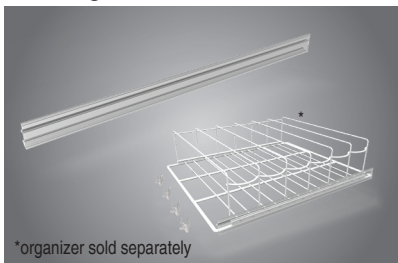

### Organizer Shelf with Tracks

Accessory Number	For use with	Organizer Capacity (per shelf)		Recommended Number of organizers (per section)		Shipping Width	Shipping Depth	Shipping Height	Cubic vol.	Shipping Weight
		# of 20 oz. bottles	# of 12 oz. cans	# of 20 oz. bottles	# of 12 oz. cans					
HS-5446	RM-10-HC	36	42	3	4	27.13"	24"	6"	2.26	7 lbs.
HS-5291	RM-26-HC	64	72	4	7	27.13"	24"	6"	2.26	8 lbs.
HS-5293	RM-45-SD-HC	49	49	4	7	27.13"	24"	6"	2.26	8 lbs.
HS-5295	RM-49-HC	63	72	4	7	27.13"	24"	6"	2.26	8 lbs.
HS-5465	RM-65-HC (Middle Section)	63	72	4	7	25"	29"	6.3"	2.64	9 lbs.
HS-5466	RM-65-HC (Right & Left Section)	49	56	4	7	25"	29"	6.3"	2.64	9 lbs.

### Price Tag Holder

Accessory Number	For use with	Description	Shipping Width	Shipping Depth	Shipping Height	Cubic vol.	Shipping Weight
HS-5290	RM-10-HC	Price tag holder for RM-10	20.6"	1.5"	1"	.02	.4 lbs.
HS-5292	RM-26-HC	Price tag holder for RM-26	24.9"	1.5"	1"	.02	.4 lbs.
HS-5294	RM-45-SD-HC	Price tag holder for RM-45-SD	22.2"	1.5"	1"	.02	.4 lbs.
HS-5296	RM-49-HC	Price tag holder for RM-49	26.5"	1.5"	1"	.02	.4 lbs.