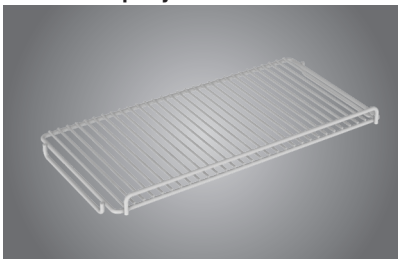

Floor Flat Epoxy Coated Shelf

Accessory Number	For use with	Description	Shipping Width	Shipping Depth	Shipping Height	Cubic vol.	Shipping Weight
HS-5344	RM-7-HC	Floor flat epoxy coated shelf	20"	10.5"	3"	.36	6 lbs.

Hoshizaki reserves the right to change specifications without notice.