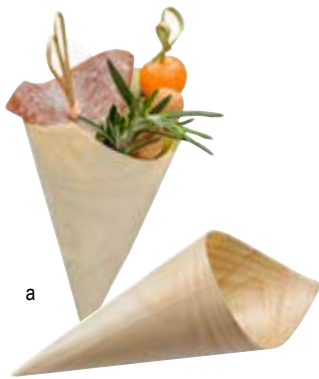

# DISPOSABLE CONES & CUPS

- A refreshing way to present appetizers, desserts and samples
- Easy to serve and comfortable for guests to hold

a

- Disposable
- Single-use

Item #	Description	Capacity	Min Order	List Price (\$)
CONES, POPLAR WOOD			(50 PER BOX)	
BAMDCN5	Mini, 1 3/4" dia x 5"	1 1/2 oz	12 pk	10.64 pk
BAMDCN6	Small, 2 x 6"	3 oz	12 pk	12.16 pk
a. BAMDCN7	Large, 2 3/4" dia x 7"	4 3/4 oz	12 pk	17.72 pk
CUPS, POPLAR WOOD			(50 PER BOX)	
BAMDCP2	Mini, 1 3/4" dia x 1 3/4"	2 oz	12 pk	17.14 pk
b. BAMDCP1	Small, 2 3/8" dia x 2 1/2"	4 oz	12 pk	19.52 pk

b

c

1 3/4" Ring diameter on all cone holders