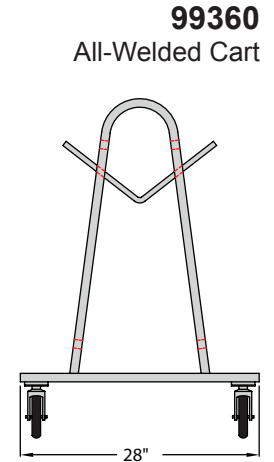

Job: _____

Item: _____

Quantity: _____

Mat Carts

MATERIAL:

- Framework is constructed out of 1" x 1" x .070" wall tubing.
- Mat hangers are constructed out of 5/8" diameter aluminum rod.

CASTERS:

- Equipped with four 5" platform type swivel casters, two with brake.

GUARANTEES:

- Lifetime Guarantee against rust and corrosion.
- Five-Year Guarantee against workmanship and material defects.