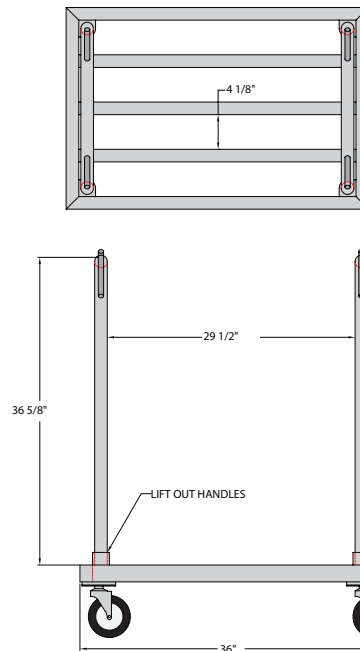

GUARANTEES:

- Lifetime Guarantee against rust and corrosion.
- Five-Year Guarantee against workmanship and material defects.

51087
Knocked Down Cart