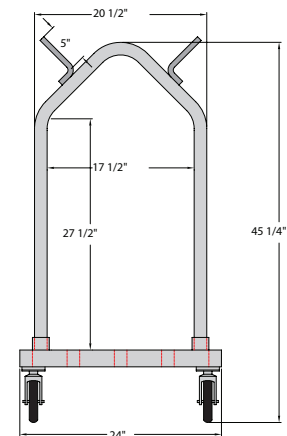

This information is for general sales and engineering use only. New Age Industrial reserves the right to modify or make changes at any time without notice to materials and specifications.

Distributed by: