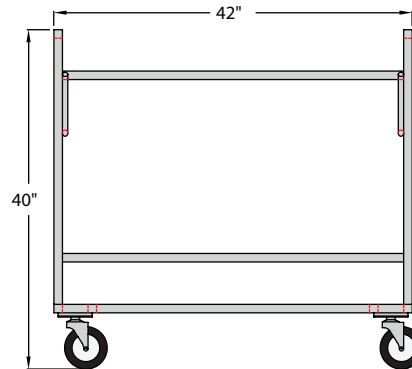

Job: _____

Item: _____

Quantity: _____

Mat Carts

MATERIAL:

- Framework is constructed out of 1" x 1" x .070" wall tubing.
- Mat hangers are constructed out of 5/8" diameter aluminum rod.

CASTERS:

- Equipped with four 5" platform type swivel casters, two with brake.

GUARANTEES:

- Lifetime Guarantee against rust and corrosion.
- Five-Year Guarantee against workmanship and material defects.