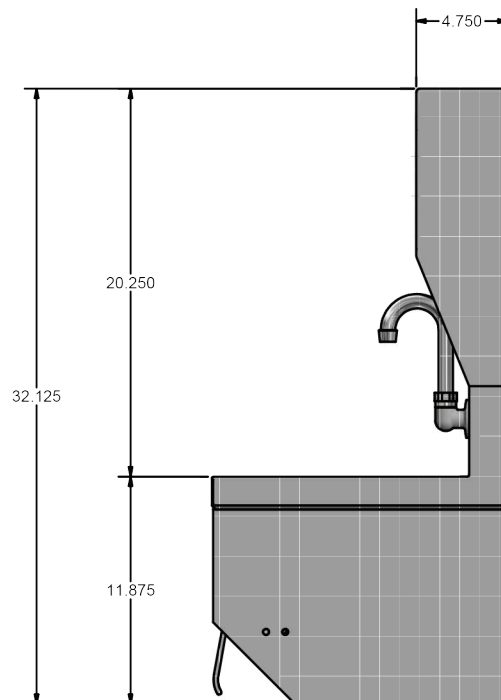

14" x 10" 1 Hole Splash Mount Hand Sink w/ Towel Dispenser

Stainless Steel Hand Sinks

Use your smart phone to scan the above QR code to visit our website:
www.bk-resources.com

Certifications:

Features:

- Wall Mounting Hardware Included
- Drain Included
- Marine Edge
- Accommodates BK-MFPT "C" Fold Towels
- 6" Swing Spout (BKF-WMG-6-G)

Material:

- T-304 Heavy 20 Gauge Stainless Steel

Options:

- Upgraded Faucets & Drains
- Other Plumbing Accessories - Call For Details

Part Number	Unit Size (l x w x h)	Bowl Dim. (l x w x d)	Faucet / Spout Mounting	Included Faucet	Drain Size	Product Weight (lbs)
BKHS-W-1410-1-4DTDPG	17" x 15 ^{3/8} " x 32 ^{1/8} "	14" x 10" x 5"	1 Hole Splash	BKF-WMB-6-G	3 1/2"	20.00