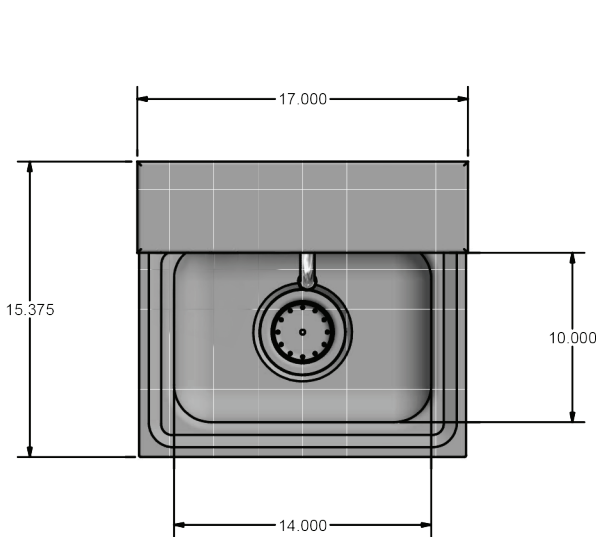

14" x 10" 1 Hole Splash Mount Hand Sink w/ Towel Dispenser

Stainless Steel Hand Sinks

Use your smart phone to scan the above QR code to visit our website:
www.bk-resources.com

Certifications:

Features:

- Wall Mounting Hardware Included
- Drain Included
- Marine Edge
- Accommodates BK-MFPT "C" Fold Towels
- 6" Swing Spout (BKF-WMG-6-G)

Material:

- T-304 Heavy 20 Gauge Stainless Steel

Options:

- Upgraded Faucets & Drains
- Other Plumbing Accessories - Call For Details

Part Number	Unit Size (l x w x h)	Bowl Dim. (l x w x d)	Faucet / Spout Mounting	Included Faucet	Drain Size	Product Weight (lbs)
BKHS-W-1410-1-4DTDPG	17" x 15 ^{3/8} " x 32 ^{1/8} "	14" x 10" x 5"	1 Hole Splash	BKF-WMB-6-G	3 1/2"	20.00