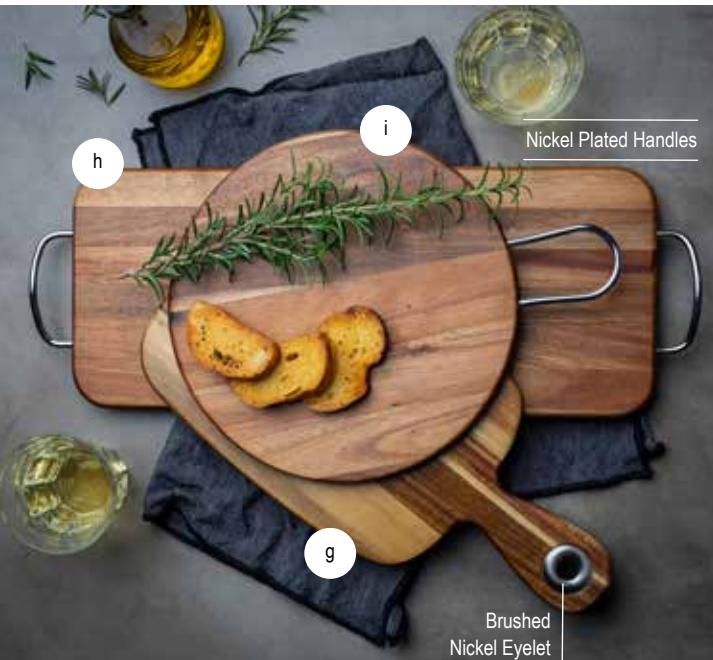

ACACIA COLLECTION™ BOARDS

- Bring rustic charm to your table setting with these handcrafted serving pieces
- Choose from a wide range of boards all made from attractive natural wood
- Prior to using, hand wash your item and protect it with a light coating of mineral oil

Each piece is naturally unique with its organic rich graining

Nickel Plated Handles

Brushed Nickel Eyelet

Item #	Description	Min Order	List Price (\$)
ACACIA COLLECTION™ BOARDS-ACACIA WOOD*			
RECTANGULAR SERVING BOARDS			
11291	12 x 8 x ¾"	1 ea	33.20 ea
11294	13¾ x 9½ x ¾"	1 ea	43.42 ea
a. 11295	18 x 12 x ¾"	1 ea	65.12 ea
SERVING BREAD BOARDS WITH HANDLES			
b. 10508	9¼ x 7¾ (¾" Handle)	1 ea	15.74 ea
c. 11296**	14 x 9 x ¾"	1 ea	52.40 ea
11297**	16 x 10 x ¾"	1 ea	56.18 ea
ROUND & OVAL SERVING BREAD BOARDS			
11298**	9" dia x ¾"	1 ea	47.24 ea
d. 11299**	12" dia x ¾"	1 ea	52.40 ea
11300**	16 x 8 x ¾"	1 ea	54.90 ea
11301**	20 x 8 x ¾"	1 ea	60.12 ea
END GRAIN SERVING BOARDS			
e. ACARD16	16" dia x 1½"	1 ea	164.40 ea
SERVING PADDLE BOARDS			
11292	20 x 6 x ⅝"	1 ea	38.30 ea
f. 11293	22 x 8 x ¾"	1 ea	52.40 ea
ACACIA COLLECTION™ BOARDS-ACACIA WOOD WITH BRUSHED NICKEL EYELET			
BREAD BOARDS			
123480	5¼ x 6 x ⅝" (2¼" Handle)	1 ea	20.76 ea
g. ACAMBB1206	8 x 6¼ x ⅝" (4" Handle)	1 ea	28.84 ea
ACAMBB1507	10½ x 7¼ x ⅝" (4½" Handle)	1 ea	39.22 ea
RECTANGULAR DISPLAY BOARDS, NICKEL PLATED HANDLES			
ACAMR1606	14 x 6⅞ x ⅝" (1¼" Handles)	1 ea	28.84 ea
h. ACAMR2007	17 x 7 x ⅝" (1¼" Handles)	1 ea	39.22 ea
ROUND DISPLAY BOARDS, NICKEL PLATED HANDLES			
ACAMR10	10" dia x ½" (3" Handle)	1 ea	28.84 ea
i. ACAMR12	12" dia x ½" (3" Handle)	1 ea	39.22 ea
ACAMR14	14" dia x ½" (3" Handle)	1 ea	48.46 ea

*Harvested from nature; no two pieces are the same

**Variation amongst sizes +/- 1.2"

Available as Cash & Carry