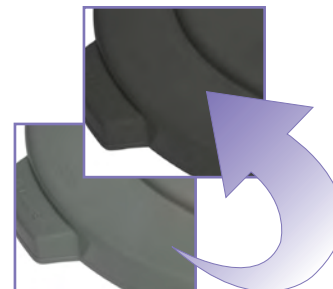

WASTE COLLECTION

RECEPTACLES, LIDS & ACCESSORIES

A] HUSKEE™ BACKSAVER

This receptacle is everything the standard Huskee Round is, and more! Internal vent ribs, which break the vacuum caused when removing a poly liner, were incorporated into the design, making it the easiest receptacle to use. Compatible with the Huskee Round Dolly, Caddy Bag, Maid Caddy, 44 gallon Huskee Round Lids.

44 Gallon Rim Dimension: 24" Diameter

Item #	Size	Dimensions	Color	Case Pack
4410GY	44 gal.	27" x 31" H	Grey	3

Built-in Huskee Bag Cinch eliminates the need to tie knots in the poly liner to keep it secured around the receptacle rim!

BackSaver IS SAFER BECAUSE OF VENTS!

The National Safety Council puts the total cost of work injuries at $121 billion annually, and the cost per disabling injury at $26,000, and growing. Back injuries are 20% of all claims. The Huskee BackSaver uses internal, ergonomic lift vents to break the vacuum created when removing a poly liner, resulting in reduced effort and reduced risk of back injury.

A]

B] HUSKEE™ ROUND FLAT LIDS

Molded with seamless construction for durability and easy, thorough cleaning. Lids fit securely to keep waste and odors in, and rain and pests, out. Interlocking design allows Huskee receptacles to be stacked.

10 Gallon Colors: Grey [GY], White [WH]

20 Gallon Colors: Grey [GY], White [WH]

32 Gallon Colors: Grey [GY], Red [RD], White [WH], Yellow [YW]

44 Gallon Colors: Grey [GY], White [WH]

55 Gallon Colors: Grey [GY]

Item #	Fits	Dimensions	Color	Case Pack
1002	10 gal.	17¹/₈" x 1¹/₄" H	Multi	6
2001	20 gal.	20" x 1¹/₄" H	Multi	6
3201	32 gal.	24³/₈" x 1¹/₂" H	Multi	6
4445	44 gal.	24³/₄" x 1¹/₂" H	Multi	4
5501GY	55 gal.	27¹/₂" x 2¹/₂" H	Grey	3

Available in a Recycle model, see page 66 for details.

Reformulated grey color now matches Huskee base grey!

B]