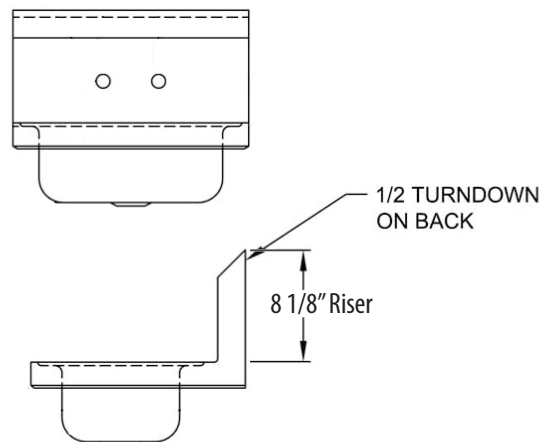

### Features:

- Wall Mounting Hardware Included
- Drain Included
- Accommodates 4" or 8" O.C. Faucets
- Marine Edge

### Material:

- T-304 Stainless Steel

Part Number	Unit Size (w x d)	Bowl Dim. (l x w x d)	Faucet / Spout Mounting	Included Faucet	Drain Size
BKHS-W-1410	17" x 15 1/2"	14" x 10" x 5"	4" O.C. Splash	-	1 7/8"
BKHS-W-1410-P-G	17" x 15 1/2"	14" x 10" x 5"	4" O.C. Splash	BKF-W-3G-G	1 7/8"
BKHS-W-1410-W-G	17" x 15 1/2"	14" x 10" x 5"	4" O.C. Splash	BKF-W-3G-G w/ wrist blades	1 7/8"
BKHS-W-1410-STPG	17" x 15 1/2"	14" x 10" x 5"	4" O.C. Splash	BKF-W-3G-G w/ SaniTimer™	1 7/8"
BKHS-W-1410-8	17" x 15 1/2"	14" x 10" x 5"	8" O.C. Splash	-	1 7/8"
BKHS-W-1410-8-P-G	17" x 15 1/2"	14" x 10" x 5"	8" O.C. Splash	BKF-W-3G-G	1 7/8"
BKHS-W-1410-4D	17" x 15 1/2"	14" x 10" x 5"	4" O.C. Splash	-	3 1/2"
BKHS-W-1410-4D-P-G	17" x 15 1/2"	14" x 10" x 5"	4" O.C. Splash	BKF-W-3G-G	3 1/2"