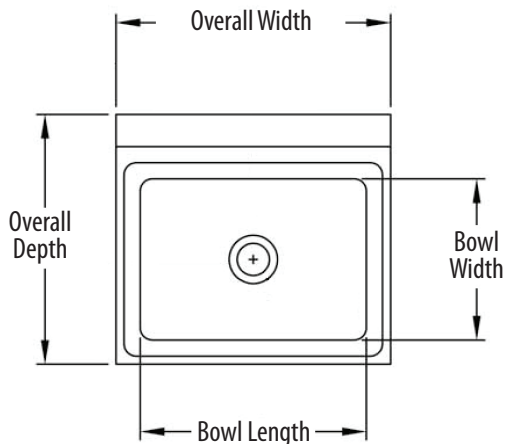

### Features:

- Wall Mounting Hardware Included
- Drain Included
- Accommodates 4" or 8" O.C. Faucets
- Marine Edge

### Material:

- T-304 Stainless Steel

Part Number	Unit Size (w x d)	Bowl Dim. (l x w x d)	Faucet / Spout Mounting	Included Faucet	Drain Size
BKHS-W-1410	17" x 15 1/2"	14" x 10" x 5"	4" O.C. Splash	-	1 7/8"
BKHS-W-1410-P-G	17" x 15 1/2"	14" x 10" x 5"	4" O.C. Splash	BKF-W-3G-G	1 7/8"
BKHS-W-1410-W-G	17" x 15 1/2"	14" x 10" x 5"	4" O.C. Splash	BKF-W-3G-G w/ wrist blades	1 7/8"
BKHS-W-1410-STPG	17" x 15 1/2"	14" x 10" x 5"	4" O.C. Splash	BKF-W-3G-G w/ SaniTimer™	1 7/8"
BKHS-W-1410-8	17" x 15 1/2"	14" x 10" x 5"	8" O.C. Splash	-	1 7/8"
BKHS-W-1410-8-P-G	17" x 15 1/2"	14" x 10" x 5"	8" O.C. Splash	BKF-W-3G-G	1 7/8"
BKHS-W-1410-4D	17" x 15 1/2"	14" x 10" x 5"	4" O.C. Splash	-	3 1/2"
BKHS-W-1410-4D-P-G	17" x 15 1/2"	14" x 10" x 5"	4" O.C. Splash	BKF-W-3G-G	3 1/2"