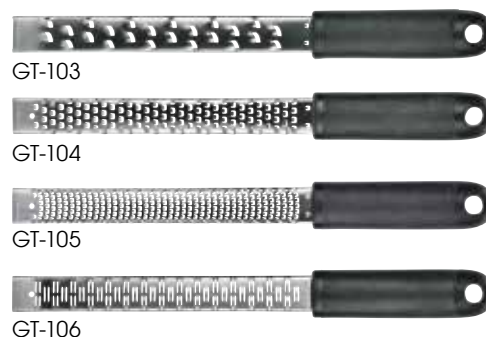

STAINLESS STEEL ROTARY CHEESE GRATER

- ◆ 18/8 stainless steel rotary grater with single drum for grating fine cheeses

ITEM	DESCRIPTION	UOM	CASE
GRTS-1	8-1/4"L x 4-3/4"W x 3-3/8"H	Each	12/36

TABLESIDE SERVICE

PLASTIC ROTARY CHEESE GRATER

- ◆ Ideal for grating hard cheese or chocolate
- ◆ Includes 2 interchangeable drums for fine or coarse grating
- ◆ Dishwasher safe

ITEM	DESCRIPTION	UOM	CASE
PRTS-2	7"L x 3-1/2"W x 4"H	Each	6/24

ZESTER GRATERS

- ◆ 18/8 stainless steel blade
- ◆ Comes with cover for the blade
- ◆ Comfortable soft-grip handle
- ◆ Superior anti-corrosion properties and durability

ITEM	DESCRIPTION	UOM	CASE
GT-103	Medium Coarse Blade	Each	12/72
GT-104	Zester Blade	Each	12/72
GT-105	Fine Blade	Each	12/72
GT-106	Ribbon Blade	Each	12/72

CHEESE KNIFE SETS

- ◆ Each set includes 6 knives for hard, soft, firm or crumbly cheeses
- ◆ Stainless steel blades

ITEM	DESCRIPTION	UOM	CASE
KCS-6	6-Pc Set w/POM Hdls	Set	1/24
KCS-6W	6-Pc Set w/Wooden Hdls	Set	6/48