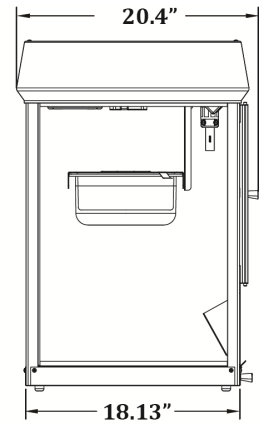

GOLD MEDAL® PRODUCTS CO.

Fun Pop 8 oz. Popper

Model No. 2408

Specifications

Front View

Side View

Overall Dimensions:

Width: 19.62" (49.9 cm)

Depth: 20.4" (51.8 cm)

Height: 29.61" (75.2 cm)

Features:

- 8 oz. Stainless Steel Kettle
- Red and gold cabinet

Electrical - Domestic

120V

1053 WATTS 60 Hz

(NEMA 5-15P) Plug