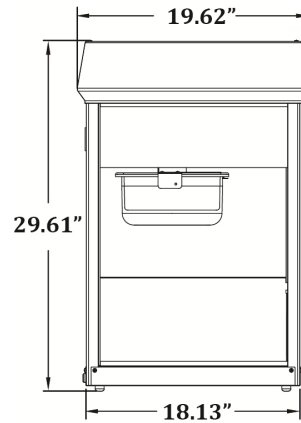

GOLD MEDAL® PRODUCTS CO.

Fun Pop 8 oz. Popper

Model No. 2408

Specifications

Front View

Side View

Overall Dimensions:

Width: 19.62" (49.9 cm)

Depth: 20.4" (51.8 cm)

Height: 29.61" (75.2 cm)

Features:

- 8 oz. Stainless Steel Kettle
- Red and gold cabinet

Electrical - Domestic

120V

1053 WATTS 60 Hz

(NEMA 5-15P) Plug