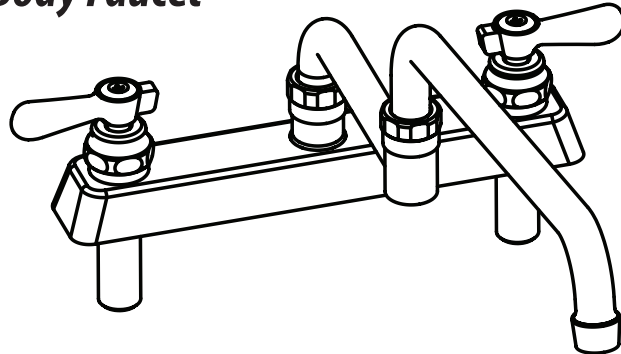

# 8" Deck Mount Heavy Duty Solid Body Faucet with DJ Swing Spout

Model: BKF-8DM-18-G, Lead Free

### Product Specifications:

- Heavy Duty Double Seat 1/4 Turn Ceramic Cartridges
- Color Coded Hot & Cold Indicators
- Double O-Ring Spout Seal
- High Polished Triple Dipped Chrome Finish
- Integral Check Valve
- Lead Free Compliant
- Full Replacement Parts Available