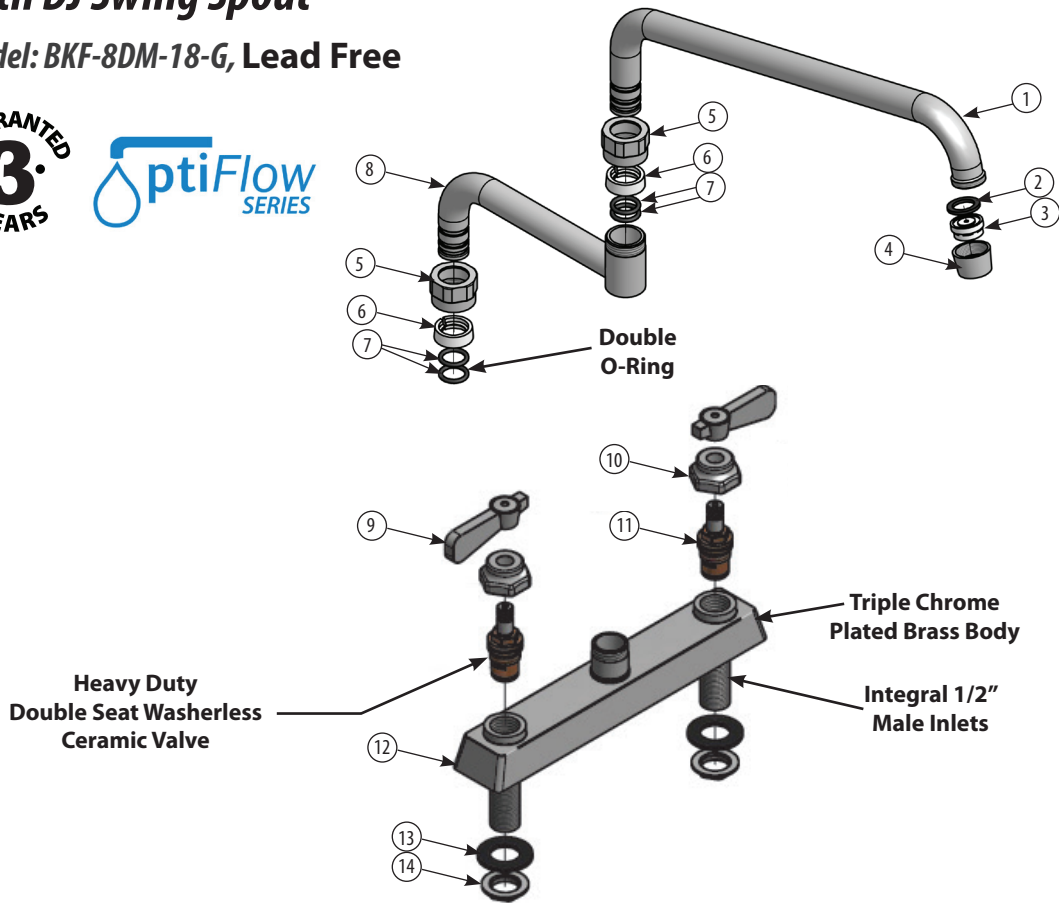

### Product Specifications:

- Heavy Duty Double Seat 1/4 Turn Ceramic Cartridges
- Color Coded Hot & Cold Indicators
- Double O-Ring Spout Seal
- High Polished Triple Dipped Chrome Finish
- Integral Check Valve
- Lead Free Compliant
- Full Replacement Parts Available

# 8" Deck Mount Heavy Duty Solid Body Faucet with DJ Swing Spout

Model: BKF-8DM-18-G, Lead Free

### Exploded Parts Detail:

Diagram #	Quantity	Part Number	Description
1	1	BKF-SPT-XX-G	Spout
2	1	BKF-SPT-AER-W	Aerator Washer
3	1	BKF-SPT-AER	Aerator
4	1	BKF-AER-NOZZLE	Nozzle
5	1	BKF-SPT-NUT	Spout Nut
6	1	BKF-SPT-SPACER	Spacer
7	2	BKF-SPT-ORING	Double O Ring
8	1	BKF-SPT-EXT	Spout Extension
9	2	BKF-SBH	Handle
10	2	BK-BONNET	Bonnet
11	2	BKF-HV/CV-G	Ceramic Valve
12	1	BKF-4SM-XX-G	Faucet Body
13	2	BKF-MN	Mounting Nut
14	2	BKF-MW	Mounting Washer