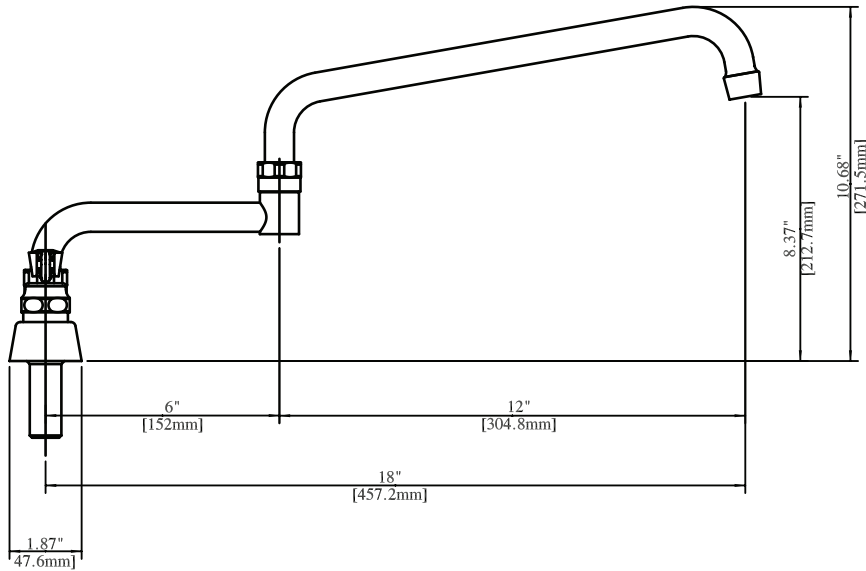

Use your smart phone to scan the above QR code to visit our website: www.bk-resources.com

8" Deck Mount Heavy Duty Solid Body Faucet with DJ Swing Spout

Model: BKF-8DM-18-G, Lead Free

Options:

BKF-C414-VR
Vandal Resistant Aerator - .5 GPM

BKF-WBH
ADA Compliant
Wrist Blade Handles

Product Specifications:

- Heavy Duty Double Seat 1/4 Turn Ceramic Cartridges
- Color Coded Hot & Cold Indicators
- Double O-Ring Spout Seal
- High Polished Triple Dipped Chrome Finish
- Integral Check Valve
- Lead Free Compliant
- Full Replacement Parts Available