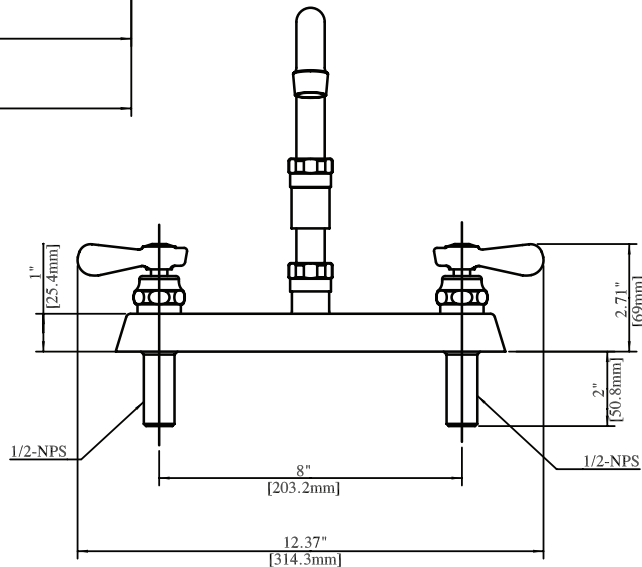

### Product Specifications:

- Heavy Duty Double Seat 1/4 Turn Ceramic Cartridges
- Color Coded Hot & Cold Indicators
- Double O-Ring Spout Seal
- High Polished Triple Dipped Chrome Finish
- Integral Check Valve
- Lead Free Compliant
- Full Replacement Parts Available