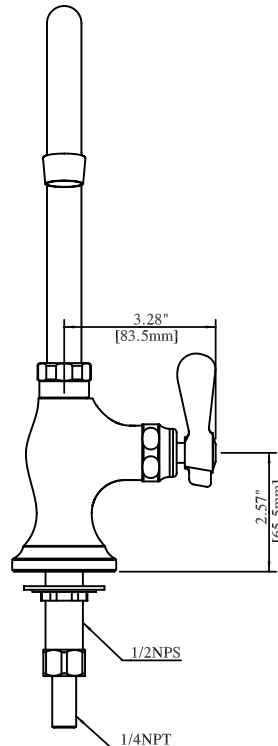

# Deck Mount Heavy Duty Single Valve Pantry Faucet with Gooseneck Spout

Model: BKF-SPF-xG

### Product Specifications:

- Heavy Duty Double Seat 1/4 Turn Ceramic Cartridges
- High Polished Dipped Chrome Finish
- Full Replacement Parts Available

### Product Detail:

Model Number	DIM. A	DIM. B	DIM. C
BKF-SPF-3G-G	3.5" [90]	6.25" [158.7]	9" [228.6]
BKF-SPF-5G-G	6" [150]	6.14" [155.9]	10.63" [269.8]
BKF-SPF-8G-G	8.5" [215]	8.63" [219]	13.5" [342.9]

### Exploded Parts Detail:

Diagram #	Quantity	Part Number	Description
1	1	BK-SPF-XX-G	Faucet Body
2	1	BKF-SBH	Handle
3	1	BKF-MN	Nut
4	1	BKF-MW	Washer
5	1	BKF-SPT-XX	Spout
5A	2	BKF-SPT-O-RING	O-Ring
5B	1	BKF-SPT-AERATOR	Aerator
5C	1	BKF-SPT-SPACER	Spacer
5D	1	BKF-SPT-N	Nut
6	1	BKF-HV/CV-G	Mixing Valve
7	1	BKF-BONNET	MV Nut