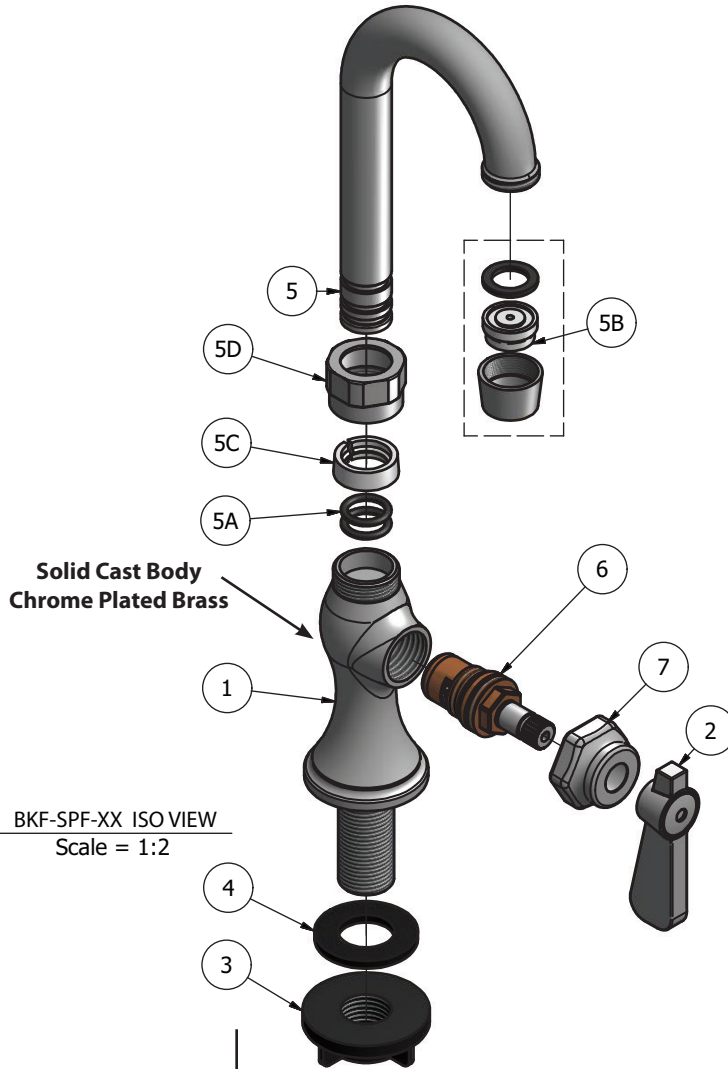

### Product Specifications:

- Heavy Duty Double Seat 1/4 Turn Ceramic Cartridges
- High Polished Dipped Chrome Finish
- Full Replacement Parts Available

### Product Detail:

Model Number	DIM. A	DIM. B	DIM. C
BKF-SPF-3G-G	3.5" [90]	6.25" [158.7]	9" [228.6]
BKF-SPF-5G-G	6" [150]	6.14" [155.9]	10.63" [269.8]
BKF-SPF-8G-G	8.5" [215]	8.63" [219]	13.5" [342.9]

# Deck Mount Heavy Duty Single Valve Pantry Faucet with Gooseneck Spout

Model: BKF-SPF-xG

### Exploded Parts Detail:

Diagram #	Quantity	Part Number	Description
1	1	BK-SPF-XX-G	Faucet Body
2	1	BKF-SBH	Handle
3	1	BKF-MN	Nut
4	1	BKF-MW	Washer
5	1	BKF-SPT-XX	Spout
5A	2	BKF-SPT-O-RING	O-Ring
5B	1	BKF-SPT-AERATOR	Aerator
5C	1	BKF-SPT-SPACER	Spacer
5D	1	BKF-SPT-N	Nut
6	1	BKF-HV/CV-G	Mixing Valve
7	1	BKF-BONNET	MV Nut