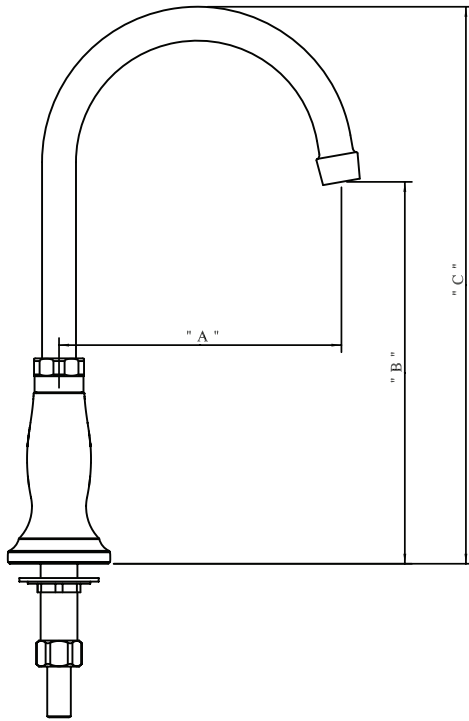

Use your smart phone to scan the above QR code to visit our website: www.bk-resources.com

Deck Mount Heavy Duty Single Valve Pantry Faucet with Gooseneck Spout

Model: BKF-SPF-xG

Options:

BKF-C414-VR
Vandal Resistant Aerator - .5 GPM

Product Specifications:

- Heavy Duty Double Seat 1/4 Turn Ceramic Cartridges
- High Polished Dipped Chrome Finish
- Full Replacement Parts Available

Product Detail:

Model Number	DIM. A	DIM. B	DIM. C
BKF-SPF-3G-G	3.5" [90]	6.25" [158.7]	9" [228.6]
BKF-SPF-5G-G	6" [150]	6.14" [155.9]	10.63" [269.8]
BKF-SPF-8G-G	8.5" [215]	8.63" [219]	13.5" [342.9]

Certifications:

Certified to NSF/ANSI 61 Section 9-G

PRODUCT SPECIFICATION SHEET

RESOURCES