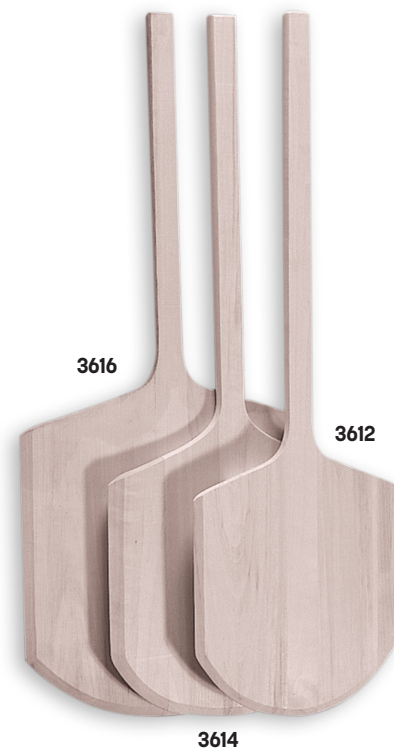

4218 Blade 18" W x 18" L (45.7 x 45.7 cm)

4220 Blade 20" W x 21" L (50.8 x 53.3 cm)

Standard Peels (not shown) 

These peels are not only lighter in weight, but they are also lighter on the wallet. Save nearly 40% with lighter-weight versions of our best-selling sizes. Includes a hole for easy hanging.

36" L (91.4 cm) Overall

E312 Blade 12" W x 13" L (30.5 x 33 cm)

E314 Blade 14" W x 15" L (35.6 x 38.1 cm)

E316 Blade 16" W x 17" L (40.6 x 43.2 x cm)

42" L (106.7 cm) Overall

E412 Blade 12" W x 13" L (30.5 x 33 cm)

E414 Blade 14" W x 15" L (35.6 x 38.1 cm)

E416 Blade 16" W x 17" L (40.6 x 43.2 cm)

E418 Blade 18" W x 18" L (45.7 x 45.7 cm)

E420 Blade 20" W x 21" L (50.8 x 53.3 cm)

NAFTA

3616

3612

3614

4212

4214

4216

4218

4220

GET THE SAME SIZE FOR LESS BY PURCHASING STANDARD PEELS.