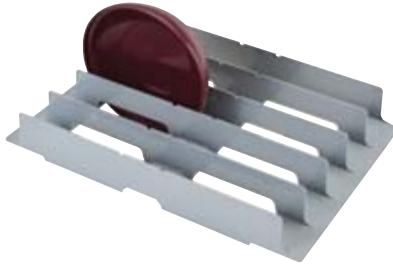

Uniquely designed cradle holds up to 8 each meal delivery pellets or use to dry, store and transport food pans and other commercial kitchen ware. Installs directly onto shelf traverses. Made of highly durable ABS plastic. Slots are spaced 2³/₈" apart.

| CODE | DIMENSIONS D x L x H | HOLDING CAPACITY | CASE PACK |
|---|---|--|--------------|
| Premium Series Angled Drying and Storage Rack | | | |
| CPMU244875PDPKG | 24" x 48" x 75" | 128 Pellets and Bases or 16 GN 1/1 Food Pans | 1 |
| Angled Drying and Storage Cradle for 24" deep shelf only (Fits all Camshelving® lines) | | | |
| CSDR8 | 23 ³ / ₁₆ " x 10 ³ / ₈ " x 6 ¹ / ₁₆ " | — | 1 |
| CSDR84 | 23 ³ / ₁₆ " x 10 ³ / ₈ " x 6 ¹ / ₁₆ " | — | 4 |

Drying Rack Color: Speckled Gray (480). CPMU244875PDPKG Ships in 5 boxes.
Drying Cradle Color: Soft Gray (151).

Dome Drying and Storage Rack

Promotes sanitary drying, safe handling and efficient product organization with easy access to product.

Unit ships complete with factory assembled mobile post kits, 10 traverses, 10 dome drying cradles and premium swivel casters with total locking brake. Assembly required.

Use to dry and safely store up to 10 patient meal delivery domes or plate covers upright. Installs directly onto shelf traverses. Made of highly durable ABS plastic. Slots are spaced 3³/₁₆" apart.