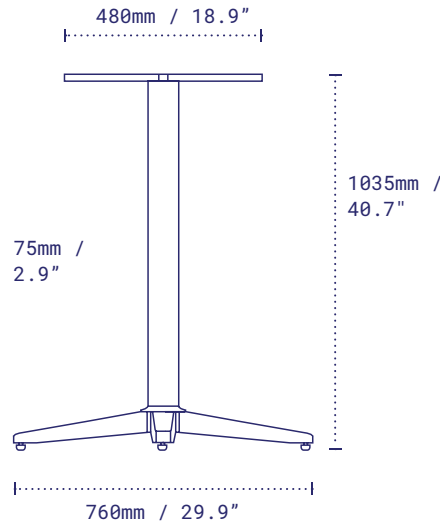

# Trail 30 Bar

B30NR-BAR : BAR HEIGHT

Trail 30 self-stabilising table base exemplifies modern simplicity. The linear, clean design and concealed componentry complements a robust construction for use in any setting.

Pictured: Trail 30 Bar Height, Sandstone Black.

## DETAILS

 <b>Material</b>	Steel – Zinc Plated Legs, Zinc Phosphate Column
 <b>Next-Level Protection</b>	Steel – Zinc Plated Legs, Zinc Plated Column, Zinc Phosphate Top Plate
 <b>Height</b>	1035mm / 40.7" Bar excl. table top 1080mm / 42.5" Bar (EU only)
 <b>Base diameter</b>	762mm / 30"
 <b>Column width</b>	75mm / 2.9"
 <b>Top plate</b>	Fixed
 <b>Net weight</b>	10.5kg / 23.1lbs
 <b>Max recommended table top</b>	○ 1066mm / 42" □ 914mm / 36"
 <b>Resources</b>	<a href="https://no-rock.com/product/trail">no-rock.com/product/trail</a>

## PACKAGING

 <b>Carton</b>	670 x 600 x 100mm / 25.4 x 23.6 x 3.9" x Box 1 83 x 84 x 1050mm / 3.2 x 3.3 x 41.3" x Box 2
 <b>Gross weight</b>	12.0kg / 26.5lbs