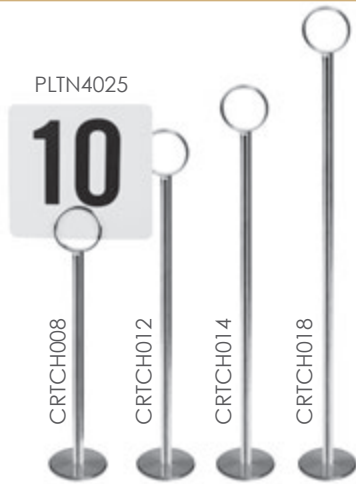

TABLE TOP SERVICES

CHROME TABLE CARD STANDS & NUMBER CARDS

Present cards on a balanced chrome plated card holder. Heights include 8", 12", 14 1/2", and 18". Plastic number card sets available from 1~25, 1~50, and 1~100.

| ITEM | DESCRIPTION | U/M | WEIGHT GROSS lbs | INNER PACK | MASTER PACK | CU.FT. |
|----------|----------------|------|------------------|------------|-------------|--------|
| CRTCH008 | 8" Chrome | EACH | 35.20 | 12 | 120 | 1.40 |
| CRTCH012 | 12" Chrome | EACH | 40.00 | 12 | 120 | 1.98 |
| CRTCH014 | 14 1/2" Chrome | EACH | 44.09 | 12 | 120 | 2.37 |
| CRTCH018 | 18" Chrome | EACH | 48.50 | 12 | 120 | 2.95 |

Plastic Table Numbers 4" x 4"

| | | | | | | |
|----------|--------------|------|-------|----|-----|------|
| PLTN4025 | Number 1~25 | PACK | 38.00 | 20 | 200 | 0.71 |
| PLTN4050 | Number 1~50 | PACK | 38.00 | 10 | 100 | 0.86 |
| PLTN4100 | Number 1~100 | PACK | 37.50 | 1 | 50 | 0.75 |