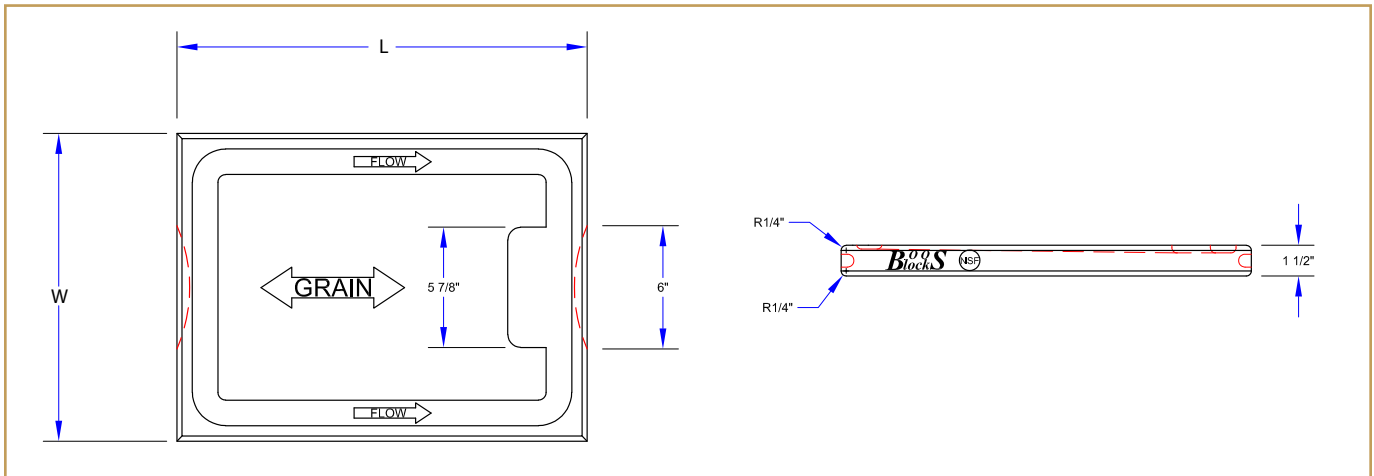

"AUJUS" PRO CHEF COLLECTION

Edge Grain Wood Cutting Board - 1½" Thick - Reversible

FEATURES:

- Northern Hard Rock Maple or American Black Walnut, 1-1/2" Thick
- Reverse Side Flat
- Edge Grain Construction
- Includes Sloped Groove w/Hand Grips
- Oil Finish
- NSF Maple Only

CERTIFICATIONS:

AUJUS

"AUJUS" WOOD CUTTING BOARD

MODEL	SPECIES	SIZE (L X W X H)	WT. (LBS)	NSF
AUJUS2015	Maple	20"x15"x1-1/2"	12	✓
AUJUS	Maple	24"x18"x1-1/2"	18	✓
WAL-AUJUS2015	Walnut	20"x15"x1-1/2"	11	
WAL-AUJUS	Walnut	24"x18"x1-1/2"	17	

ALL DIMENSIONS ARE TYPICAL. TOLERANCE +/- .125". JOHN BOOS & CO. RESERVES THE RIGHT TO CHANGE SPECIFICATIONS WITHOUT NOTICE.