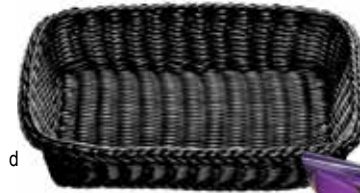

# RIDAL COLLECTION™ BASKETS

- Solid, heavy cord design for superior quality
- Heat lamp and microwave safe up to 150°F
- Microwaveable for limited reheat use

# SERVING

Handwoven Baskets

Item #	Description	Min Order	List Price (\$)
<b>RIDAL COLLECTION™ BASKETS—POLYETHYLENE, HEAVY SOLID CORD</b>			
<b>SERVING BASKETS—ASSORTED COLORS</b>			
*HM1175A	Round, Assorted, 8¼" dia x 3¼"	5 ea	10.96 ea
a. *HM1174A	Oval, Assorted, 9¼ x 6¼ x 3¼"	5 ea	11.22 ea
<b>SERVING BASKETS—BLACK</b>			
b. M2475	Round, Black, 8¼" dia x 3¼"	12 ea	9.66 ea
c. M2474	Oval, Black, 9¼ x 6¼ x 3¼"	12 ea	9.66 ea
M2485	Rectangular, Black, 11½ x 8½ x 3½"	6 ea	17.70 ea
d. M2489	Rectangular, Black, 16¼ x 11¼ x 3½"	6 ea	28.74 ea
<b>DISPLAY BASKETS—BLACK</b>			
e. M2493	Rectangular, Black, 19 x 14 x 4"	6 ea	37.44 ea
M2493H	Rectangular with Handles, Black, 19 x 14 x 4"	6 ea	44.50 ea

\* Available as Cash & Carry

Assorted colors include 1 each: Green, Blue, Red, Yellow, Orange