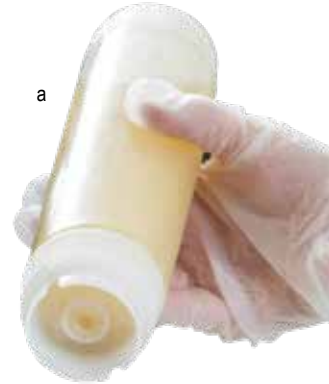

# INVERTATOP™ 63MM SQUEEZE BOTTLES

- Easy-clean ValveTop™ works with fast-flow and slow-flow liquids, sauces and condiments; also allows for small particles (up to 1/8")
- Fill your bottle from the top and dispense from the bottom; ideal for busy food areas and minimizes waste
- Colored end caps provide easy identification (sold separately)

# SQUEEZE BOTTLES

Invertatop™ Squeeze Bottles

a

Item #	Description	Capacity	Min Order	List Price (\$)
<b>LDPE BOTTLE, 63MM HDPE CAP</b>				
a. 24SV	Universal ValveTop™	24 oz	12 ea	6.28 ea
*C24SV	Universal ValveTop™ (6 per pack)	24 oz	8 pk	43.78 pk
b. 32SV	Universal ValveTop™	32 oz	12 ea	8.66 ea
*C32SV	Universal ValveTop™ (6 per pack)	32 oz	6 pk	62.94 pk
<b>REPLACEMENT PARTS &amp; ACCESSORIES</b>				
1SV	Valve for NSF® InvertaTop™	—	12 ea	1.00 ea
63TSVN	Valve & Top Assembly For InvertaTop™ Fits 63mm Bottles, Natural	—	12 ea	3.34 ea
63FCAP	63mm End Cap, Natural	—	12 ea	1.40 ea
c. *63FCAPA	63 mm End Cap, Assorted (Includes 2 of each Color)	—	1 pk	18.28 pk
*63FCAP_	InvertaTop™ 63mm End Cap, Color	24 oz	1 pk	18.28 pk