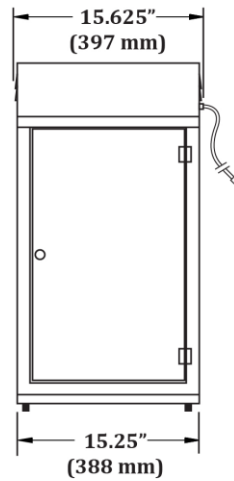

GOLD MEDAL® PRODUCTS CO.

Pretzel Display Case

Model No. 2049

Specifications

Operator View

Side View

Overall Dimensions:

Width: 15.625"

Depth: 16.25"

Height: 30.25"

Electrical - Domestic

120V

150 WATTS 60 Hz

(NEMA 5-15P) Plug

Plug Type:

NEMA 5-15P