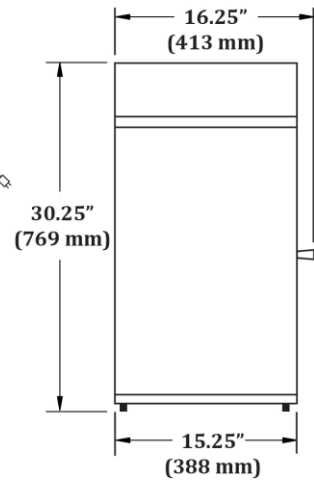

GOLD MEDAL® PRODUCTS CO.

Pretzel Display Case

Model No. 2049

Specifications

Operator View

Side View

Overall Dimensions:

Width: 15.625"

Depth: 16.25"

Height: 30.25"

Electrical - Domestic

120V

150 WATTS 60 Hz

(NEMA 5-15P) Plug

Plug Type:

NEMA 5-15P