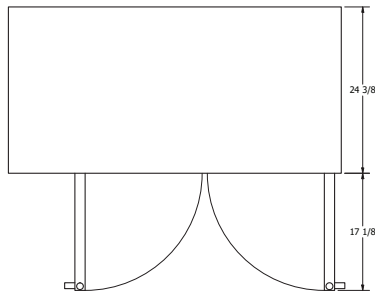

115/60/1  
Nema-5-15P

Commercial Use Only - Not warranted for residential use

Specifications subject to change without notice

Part Number	Doors	Shelves	Amps	HP	Voltage	Nema Plug	Cord Length	Unit Size (in) (l x d x h)
Solid Door								
<b>BB-2-48</b>	2	4	2	1/5	115/60/1	5-15P	8 Foot	48.75" x 25.875" x 42.24"
Glass Door								
<b>BB-2G-48</b>	2	4	2.88	1/5	115/60/1	5-15P	8 Foot	48.75" x 25.875" x 42.25"