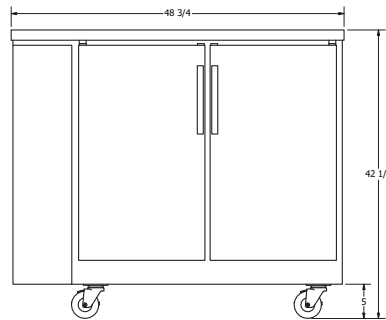

115/60/1  
Nema-5-15P

Commercial Use Only - Not warranted for residential use

Specifications subject to change without notice

Part Number	Doors	Shelves	Amps	HP	Voltage	Nema Plug	Cord Length	Unit Size (in) (l x d x h)
Solid Door								
<b>BB-2-48</b>	2	4	2	1/5	115/60/1	5-15P	8 Foot	48.75" x 25.875" x 42.24"
Glass Door								
<b>BB-2G-48</b>	2	4	2.88	1/5	115/60/1	5-15P	8 Foot	48.75" x 25.875" x 42.25"