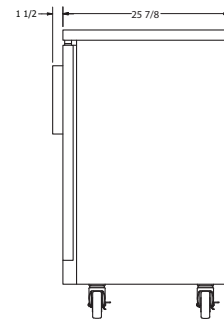

115/60/1  
Nema-5-15P

Commercial Use Only - Not warranted for residential use

Specifications subject to change without notice

Part Number	Doors	Shelves	Amps	HP	Voltage	Nema Plug	Cord Length	Unit Size (in) (l x d x h)
Solid Door								
<b>BB-2-48</b>	2	4	2	1/5	115/60/1	5-15P	8 Foot	48.75" x 25.875" x 42.24"
Glass Door								
<b>BB-2G-48</b>	2	4	2.88	1/5	115/60/1	5-15P	8 Foot	48.75" x 25.875" x 42.25"