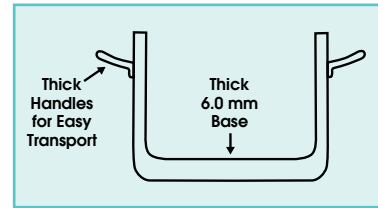

Sturdy handles

Extra thick reinforced base

ALBH-28

ASHP-60

ALHP-120

ELEMENTAL ALUMINUM EXTRA-HEAVYWEIGHT COOKWARE

6.0 MM, 1/4" THICKNESS

- ◆ Extra-durable 6mm thick aluminum core ensures long-lasting performance through constant heating & washing
- ◆ 3003 Aluminum for superior heat distribution
- ◆ Riveted handles designed for strength & durability
- ◆ Wide base & high walls allow for recipe versatility

NSF 3003 ELEMENTAL ALUMINUM COOKWARE

EXTRA HEAVYWEIGHT ALUMINUM STOCK POTS

ITEM	DESCRIPTION	SIZE (DIA X HEIGHT)	UOM	CASE
ALHP-12	12 Qt	10-1/8" x 9-3/8"	Each	1
ALHP-16	16 Qt	11-3/8" x 10-1/4"	Each	1
ALHP-20	20 Qt	12-1/8" x 10-1/2"	Each	1
ALHP-24	24 Qt	12-1/8" x 11-3/8"	Each	1
ALHP-32	32 Qt	14-1/8" x 13"	Each	1
ALHP-40	40 Qt	14-3/4" x 14-1/2"	Each	1
ALHP-60	60 Qt	16-1/4" x 17-3/8"	Each	1
ALHP-80	80 Qt	19-1/4" x 17"	Each	1
ALHP-100	100 Qt	20-1/4" x 18-3/8"	Each	1
ALHP-120	120 Qt, 4 Hdls	21-5/8" x 19-1/2"	Each	1
ALHP-140	140 Qt, 4 Hdls	23-5/8" x 19-5/8"	Each	1
ALHP-160	160 Qt, 4 Hdls	23-5/8" x 21-7/8"	Each	1

ITEM	DESCRIPTION	SIZE (DIA X HEIGHT)	UOM	CASE
ALBH-15	15 Qt	14-1/8" x 5-3/8"	Each	1
ALBH-18	18 Qt	16-1/4" x 5-3/8"	Each	1
ALBH-24	24 Qt	18-1/4" x 5-3/8"	Each	1
ALBH-28	28 Qt	20-1/4" x 5-1/2"	Each	1
ALBH-35	35 Qt	22" x 5-1/2"	Each	1
ALBH-40	40 Qt	23-1/8" x 5-1/2"	Each	1