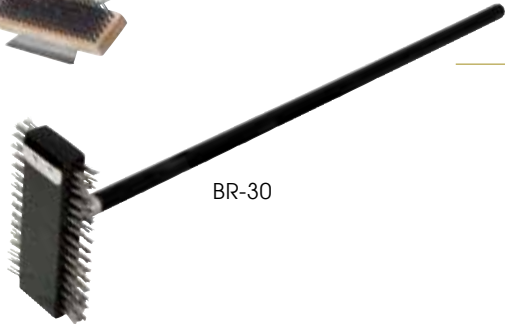

GRILL MAINTENANCE

BR-27

BR-30

PIZZA OVEN WIRE BRUSH WITH SCRAPER

- ◆ Carbon wire bristles with attached metal scraper
- ◆ Sturdy wooden handle

ITEM	DESCRIPTION	UOM	CASE
BR-27	Brush & Scraper w/27" Hdl	Each	12

PIZZA OVEN/BROILER WIRE BRUSH

- ◆ Stiff stainless steel wire bristles effortlessly clean heavy carbon deposits and oven residue

ITEM	DESCRIPTION	UOM	CASE
BR-30	Dbi-Side Brush w/30" Hdl	Each	8/32

PIZZA OVEN WIRE BRUSH & HANDLES

BR-10

BR-36W

BR-60W

COMMERCIAL BROILER WIRE BRUSH

- ◆ Steel bristles - 1-1/4"L wire
- ◆ Beechwood head - 7-11/16"L x 2-9/16"W x 1-1/16"H
- ◆ Zinc-plated metal handle; bent end provides leverage to reach and scrub

ITEM	DESCRIPTION	UOM	CASE
BR-31	31"L Brush & Zinc-Plated Hdl	Each	1/12

BR-31

DUAL-HEAD WIRE BRISTLE BRUSH

- ◆ Thin steel bristle brush side with 1-1/2" L wire
- ◆ Thick steel bristle brush side with 1-1/4" L flat wire
- ◆ Wire scrubbing head measures 7-3/4" wide x 2-5/8" deep x 7" high (wire to wire)
- ◆ Stainless steel handle with 20" long reach; 6" long bent end provides leverage to reach and scrub