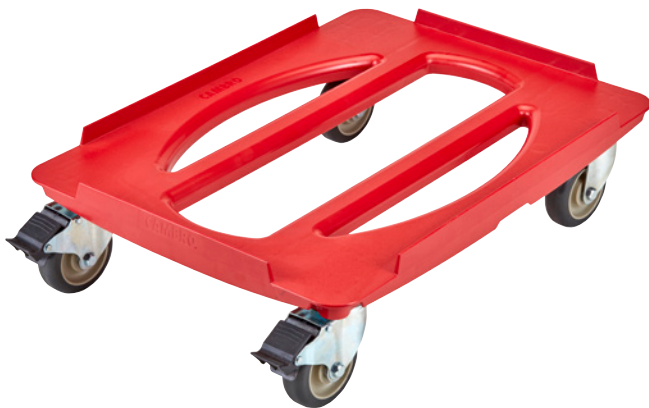

# Carriers on the Move!

- Lightweight and easy to maneuver.
- Efficiently transports Cam GoBox Top Loaders and Front Loaders.
- Accommodates other Cambro insulated carriers and storage containers.

**CAMBRO**  
TRUSTED FOR GENERATIONS™

# Camdolly® Compact

|                                     |   |
|-------------------------------------|---|
| <b>CODE</b>                         | <b>CDC300</b>   |
| <b>LIP DIMENSIONS</b>               | 1.3" (3,3 cm)   |
| <b>EXTERIOR DIMENSION L x W x H</b> | 24.9" x 17.4" x 7.3"<br>(63,4 x 44,1 x 18,5 cm)   |
| <b>INTERIOR DIMENSION L x W</b>     | 24.6" x 17.1"<br>(62,5 x 43,4 cm)   |
| <b>CAPACITY</b>                     | 300 lbs. (136 kg)   |
| <b>FITS</b>                         | UPC300, EPP400, EPP300,<br>EPP180, EPP160, EPP140,<br>EPP180LH, UPC140,<br>UPC160, UPC180 |

Case Pack: 1 Color: Red (358).

CDC300 fits the following products.

UPC300

EPP140

EPP160

EPP300

EPP180LH

EPP400

EPP180

|                                     |   |
|-------------------------------------|---|
| <b>CODE</b>                         | <b>CDC400</b>                                 |
| <b>LIP DIMENSIONS</b>               | 0.9" (2,2 cm)                                 |
| <b>EXTERIOR DIMENSION L x W x H</b> | 25.3" x 18.5" x 6.9"<br>(64,3 x 47 x 18,5 cm) |
| <b>INTERIOR DIMENSION L x W</b>     | 24.9" x 18.5"<br>(63,2 x 46,9 cm)             |
| <b>CAPACITY</b>                     | 300 lbs. (136 kg)                             |
| <b>FITS</b>                         | UPC400, EPP180XLT                             |