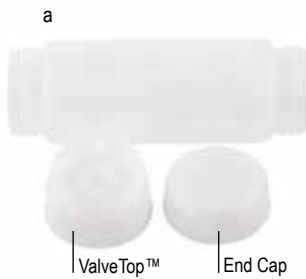

View a video on our Invertatop Squeeze Bottles ONE VALVE is all you need!

INVERTATOP™ SQUEEZE BOTTLES AND ACCESSORIES

INVERTATOP™ 53MM SQUEEZE BOTTLES

- Easy-clean ValveTop™ works with fast-flow and slow-flow liquids, sauces and condiments; also allows for small particles (up to 1/8")
- Fill your bottle from the top and dispense from the bottom; ideal for busy food areas and minimizes waste
- Colored end caps provide easy identification (sold separately)

Item #	Description	Capacity	Min Order	List Price (\$)
LDPE BOTTLE, 53MM HDPE CAP				
a.	12SV Universal ValveTop™	12 oz	12 ea	4.06 ea
b.	16SV Universal ValveTop™	16 oz	12 ea	4.62 ea
	*C12SV Universal ValveTop™ (6 per pack)	12 oz	8 pk	26.44 pk
	*C16SV Universal ValveTop™ (6 per pack)	16 oz	8 pk	31.90 pk
REPLACEMENT PARTS & ACCESSORIES				
	1SV Valve for NSF® Invertatop™	—	12 ea	1.00 ea
	53TSVN Valve & Top Assembly For NSF® Invertatop™ Fits 53mm Bottles, Natural	—	12 ea	2.70 ea
	53FCAP 53mm End Cap, Natural	—	12 ea	1.28 ea
c.	*53FCAPA 53mm, Assorted (Includes 2 of each color)	—	1 pk	12.76 pk
	*53FCAP_ 53mm End Cap, Color (12 per pack)	—	1 pk	12.76 pk

INVERTATOP™ 53MM COLORED END CAPS

- Colored end caps provide easy identification

Can be used as a storage cap for all 53mm bottles

TO ORDER PACKS OF INDIVIDUAL END CAP COLORS, JUST ADD COLOR'S INITIALS AT END OF ITEM NUMBER (PER EXAMPLE):