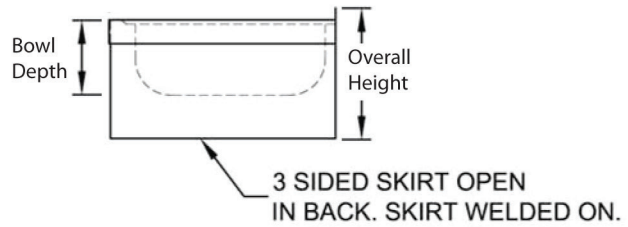

Mop Sink

Stainless Steel Service Sinks

Use your smart phone to scan the above QR code to visit our website:
www.bk-resources.com

BK-UTH-5

BK-SFH-48

BKSF-WB1

Features:

- Skirted on 3 Sides
- Floor Mounted
- Drain Included
- 2 Year Warranty

Material:

- T-304 18 ga. Stainless Steel

• Kit Includes: BK-SFH-48 Service Hose, BKSF-WB1 Service Faucet & BK-UTH-5 Tool Holder

Part Number	Bowl Dim. (l x w x d)	Overall Dim. (l x w x d)	Sink Depth
BKMS-1620-6-KIT	20" x 16" x 6"	24 1/2" x 19 3/8" x 11"	6"
BKMS-1620-12-KIT	20" x 16" x 12"	24 1/2" x 19 3/8" x 17"	12"
BKMS-2424-12-KIT	24" x 24" x 12"	28 3/4" x 27 1/2" x 18 3/8"	12"