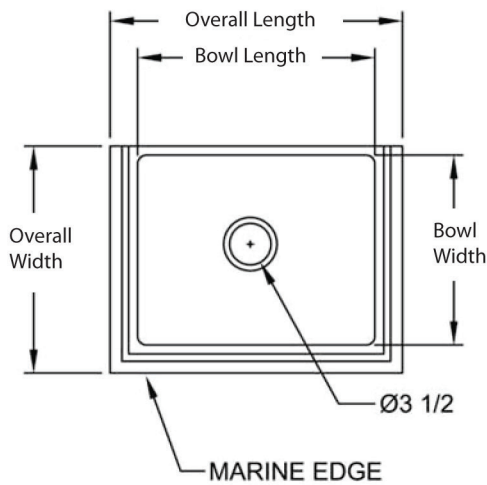

Mop Sink

Stainless Steel Service Sinks

Use your smart phone to scan the above QR code to visit our website:
www.bk-resources.com

BK-UTH-5

BK-SFH-48

BKSF-WB1

Features:

- Skirted on 3 Sides
- Floor Mounted
- Drain Included
- 2 Year Warranty

Material:

- T-304 18 ga. Stainless Steel

• Kit Includes: BK-SFH-48 Service Hose, BKSF-WB1 Service Faucet & BK-UTH-5 Tool Holder

Part Number	Bowl Dim. (l x w x d)	Overall Dim. (l x w x d)	Sink Depth
BKMS-1620-6-KIT	20" x 16" x 6"	24 1/2" x 19 3/8" x 11"	6"
BKMS-1620-12-KIT	20" x 16" x 12"	24 1/2" x 19 3/8" x 17"	12"
BKMS-2424-12-KIT	24" x 24" x 12"	28 3/4" x 27 1/2" x 18 3/8"	12"