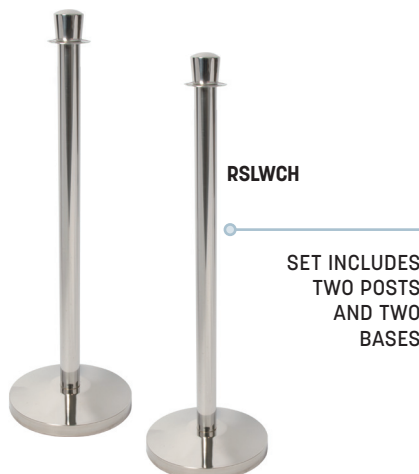

### Black Retractable Barrier System

Our classic barrier system, now available in sleek black-on-black styling. Extends up to 84" (213.4 cm). For indoor and outdoor use. Set includes one post, nylon tape and one base.

### Rope Barrier System Set

Crafted from mirror-polished, high-grade stainless steel and featuring an anti-scratch base. Ropes sold separately.

**RSLWCH** (2) Bases and (2) Posts  
12 1/2" Dia. x 37 1/4" H  
(31.8 x 94.6 cm)

#### Gold

**RSCLG** Classic Barrier  
Gold-Plated Post & Base  
15" Dia. x 40" H (38.1 x 101.6 cm)

**RSCLGOA1** Replacement Post for RSCLG

**RSCLGOA2** Replacement Base for RSCLG

#### Silver

**RSCLC** Classic Barrier Polished Chrome  
Flat Head Post & Base  
15" Dia. x 40" H (38.1 x 101.6 cm)

**RSCLCHB1** Replacement Post for RSCLC

**RSCLCHB2** Replacement Base for RSCLC

RSLWCH

SET INCLUDES  
TWO POSTS  
AND TWO  
BASES