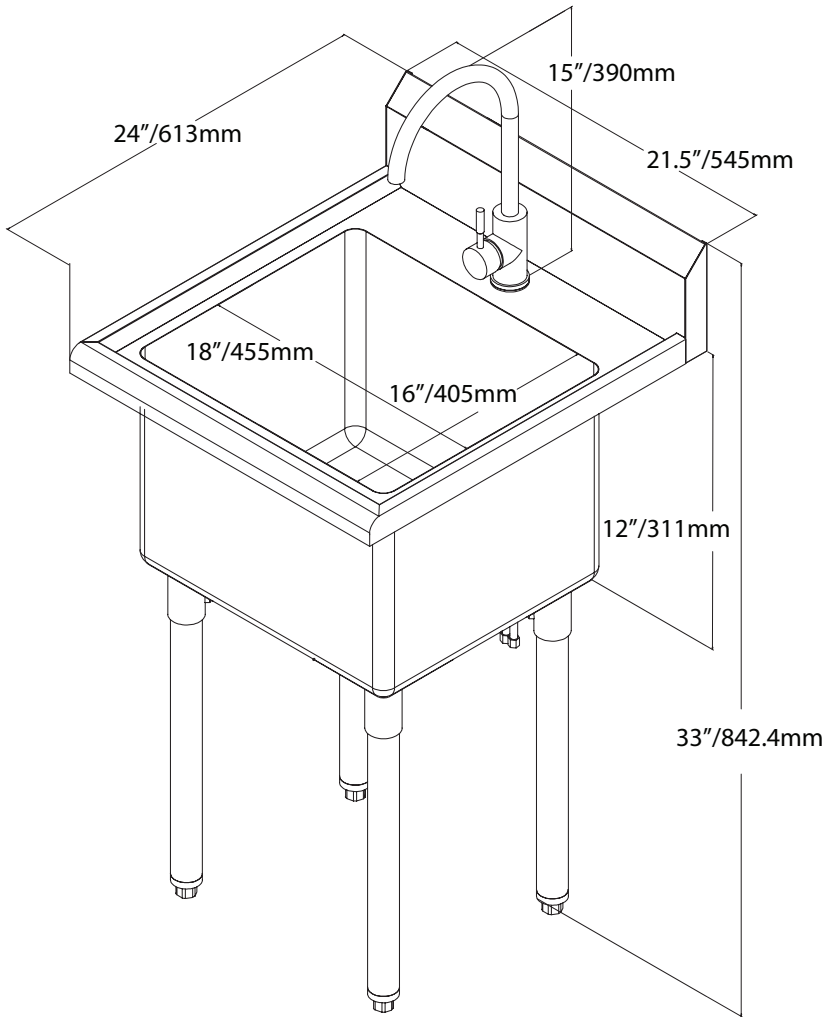

**LIMITED
WARRANTY**

Authorized Dealer

SINKS

STAINLESS STEEL LAUNDRY SINK

FEATURES:

TECHNICAL SPECIFICATIONS

Item	44593
Bowl Dimensions (WDH)	18" x 16" x 12" / 455 x 405 x 311 mm
Dimensions (DWH)	21" x 24" x 33" / 533 x 609.6 x 838 mm
Net Weight	35.7 lbs./ 16.2 kg
Gross Weight	45 lbs. / 20.4 kg