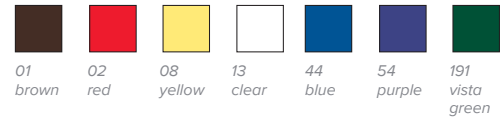

STOCK COLOR•MATE™ CAPS & STANDARD BOTTLES “TT”

NOTE: Select color by adding color suffix (TT) at the end of product

| ITEM # | DESCRIPTION | TOP COLOR | FITS | CASE LOT |
|---|---|-----------|-------------------------|----------|
| REPLACEMENT CAPS FOR STANDARD DISPENSERS | | | | |
| 2813-TT | Single-tip standard bottle opening top | Select | 8-32 oz bottles | 12 |
| 2814-13* | Closeable single-tip standard bottle opening top | Clear | 8-32 oz bottles | 12 |
| 2200-TT | Twin Tip standard bottle opening top | Select | 8-32 oz bottles | 12 |
| 2822-05** | FlowCut top standard bottle opening top | White | 8-32 oz bottles | 12 |
| REPLACEMENT CAPS FOR WIDE-MOUTH DISPENSERS | | | | |
| 2300-TT | Twin Tip wide-mouth bottle opening top | Select | 16, 24, & 32 oz bottles | 12 |
| 3300-TT | Tri Tip wide-mouth bottle opening top | Select | 16, 24, & 32 oz bottles | 12 |
| 4913-TT | Single-tip wide-mouth bottle opening top | Select | 16, 24, & 32 oz bottles | 12 |
| 4914-13 | Closeable single-tip wide-mouth bottle opening top | Clear | 16, 24, & 32 oz bottles | 12 |
| 4901-13 | Wide-mouth top converter – converts wide-mouth bottle openings to fit standard tops | Clear | 16, 24, & 32 oz bottles | 12 |