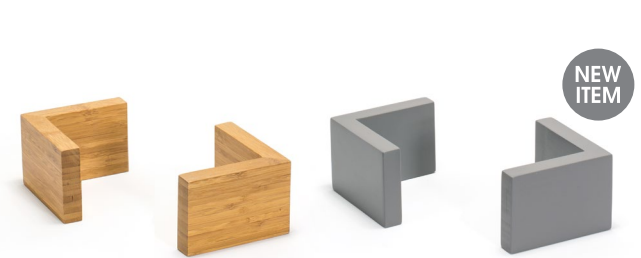

116. Tall Bamboo L Riser, Set of 2
7.5 x 7.5 x 9
Pack 2 (Total of 4 pieces)
BHO062BBB20 natural
BHO062GYB20 smoke

Replacement Flat Silicone Bumpers available
BHO105CLT83
Page 256

NEW ITEM

117. Large Bamboo L Riser, Set of 2
4.5 x 4.5 x 6.25
Pack 2 (Total of 4 pieces)
BHO032BBB20 natural
BHO032GYB20 smoke

Replacement Flat Silicone Bumpers available
BHO105CLT83
Page 256

NEW ITEM

118. Small Bamboo L Riser, Set of 4
4.5 x 4.5 x 3
Pack 2 (Total of 8 pieces)
BHO033BBB20 natural
BHO033GYB20 smoke

Replacement Flat Silicone Bumpers available
BHO105CLT83
Page 256

Insert also available separately

NEW ITEM

Replacement Flat Silicone Strip available
BHO107CLT88
Page 256

Versatile L Risers can be configured in 3 position to enhance your buffet

Reversible!

121. 8" Square Bamboo Riser, Black
8 x 8 x 8.75
Pack 2
RWA016BKW10