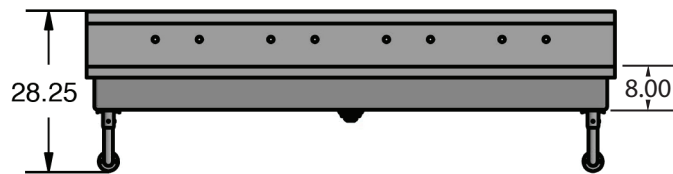

Wall Mount Multistation Handwash Sinks

Stainless Steel Hand Sinks

Use your smart phone to scan the above QR code to visit our website:
www.bk-resources.com

Certifications:

Features:

- T-304 Basket Drain Included
- 1, 2, 3, or 4 Stations Per Sink Available
- Splash Mounted Single Hole or 8" On center Faucet
- Model #'s Ending in "B" Include an Attached Bracket for Mounting Knee Valves
- Custom Faucet Hole Configurations Available
- 19.875" Overall Width and 28.25" Overall Height

Material:

- 14 Ga. T-304 Stainless Steel Sink
- 18 Ga. S/S Supports

Part Number	Handwash Stations	Faucet / Spout Mounting	Bracket for Knee Valve	Overall Dimensions
MSSH-24W1	1	Single Hole Splash	No	24" (l) x 19 ^{7/8} " (w)
MSSH-24W1B	1	Single Hole Splash	Yes	24" (l) x 19 ^{7/8} " (w)
MSSH-24W2	1	8" O.C. Splash	No	24" (l) x 19 ^{7/8} " (w)
MSSH-48W1	2	Single Hole Splash	No	48" (l) x 19 ^{7/8} " (w)
MSSH-48W1B	2	Single Hole Splash	Yes	48" (l) x 19 ^{7/8} " (w)
MSSH-48W2	2	8" O.C. Splash	No	48" (l) x 19 ^{7/8} " (w)
MSSH-60W1	2	Single Hole Splash	No	60" (l) x 19 ^{7/8} " (w)
MSSH-60W1B	2	Single Hole Splash	Yes	60" (l) x 19 ^{7/8} " (w)
MSSH-60W2	2	8" O.C. Splash	No	60" (l) x 19 ^{7/8} " (w)
MSSH-72W1	3	Single Hole Splash	No	72 (l) x 19 ^{7/8} " (w)
MSSH-72W1B	3	Single Hole Splash	Yes	72 (l) x 19 ^{7/8} " (w)
MSSH-72W2	3	8" O.C. Splash	No	72 (l) x 19 ^{7/8} " (w)
MSSH-96W1	4	Single Hole Splash	No	96 (l) x 19 ^{7/8} " (w)
MSSH-96W1B	4	Single Hole Splash	Yes	96 (l) x 19 ^{7/8} " (w)
MSSH-96W2	4	8" O.C. Splash	No	96 (l) x 19 ^{7/8} " (w)