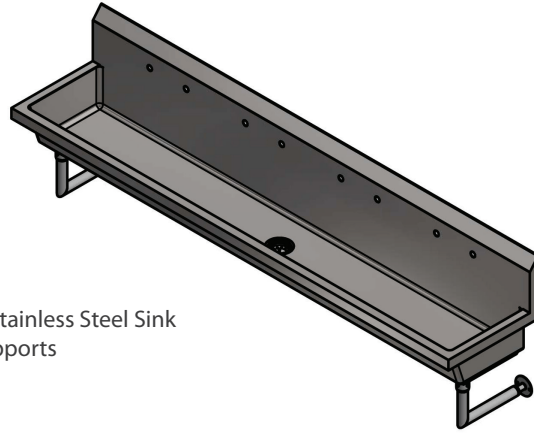

Wall Mount Multistation Handwash Sinks

Stainless Steel Hand Sinks

Use your smart phone to scan the above QR code to visit our website:
www.bk-resources.com

Certifications:

Features:

- T-304 Basket Drain Included
- 1, 2, 3, or 4 Stations Per Sink Available
- Splash Mounted Single Hole or 8" On center Faucet
- Model #'s Ending in "B" Include an Attached Bracket for Mounting Knee Valves
- Custom Faucet Hole Configurations Available
- 19.875" Overall Width and 28.25" Overall Height

Material:

- 14 Ga. T-304 Stainless Steel Sink
- 18 Ga. S/S Supports

Part Number	Handwash Stations	Faucet / Spout Mounting	Bracket for Knee Valve	Overall Dimensions
MSSH-24W1	1	Single Hole Splash	No	24" (l) x 19 ^{7/8} " (w)
MSSH-24W1B	1	Single Hole Splash	Yes	24" (l) x 19 ^{7/8} " (w)
MSSH-24W2	1	8" O.C. Splash	No	24" (l) x 19 ^{7/8} " (w)
MSSH-48W1	2	Single Hole Splash	No	48" (l) x 19 ^{7/8} " (w)
MSSH-48W1B	2	Single Hole Splash	Yes	48" (l) x 19 ^{7/8} " (w)
MSSH-48W2	2	8" O.C. Splash	No	48" (l) x 19 ^{7/8} " (w)
MSSH-60W1	2	Single Hole Splash	No	60" (l) x 19 ^{7/8} " (w)
MSSH-60W1B	2	Single Hole Splash	Yes	60" (l) x 19 ^{7/8} " (w)
MSSH-60W2	2	8" O.C. Splash	No	60" (l) x 19 ^{7/8} " (w)
MSSH-72W1	3	Single Hole Splash	No	72 (l) x 19 ^{7/8} " (w)
MSSH-72W1B	3	Single Hole Splash	Yes	72 (l) x 19 ^{7/8} " (w)
MSSH-72W2	3	8" O.C. Splash	No	72 (l) x 19 ^{7/8} " (w)
MSSH-96W1	4	Single Hole Splash	No	96 (l) x 19 ^{7/8} " (w)
MSSH-96W1B	4	Single Hole Splash	Yes	96 (l) x 19 ^{7/8} " (w)
MSSH-96W2	4	8" O.C. Splash	No	96 (l) x 19 ^{7/8} " (w)