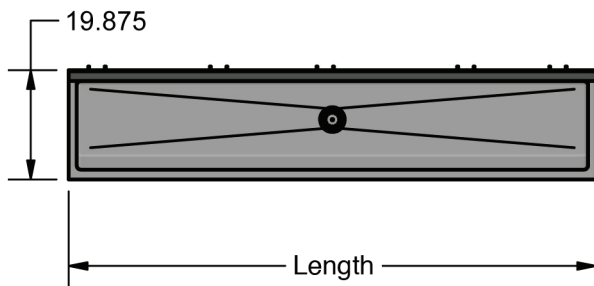

Wall Mount Multistation Handwash Sinks

Stainless Steel Hand Sinks

Use your smart phone to scan the above QR code to visit our website:
www.bk-resources.com

Certifications:

Features:

- T-304 Basket Drain Included
- 1, 2, 3, or 4 Stations Per Sink Available
- Splash Mounted Single Hole or 8" On center Faucet
- Model #'s Ending in "B" Include an Attached Bracket for Mounting Knee Valves
- Custom Faucet Hole Configurations Available
- 19.875" Overall Width and 28.25" Overall Height

Material:

- 14 Ga. T-304 Stainless Steel Sink
- 18 Ga. S/S Supports

Part Number	Handwash Stations	Faucet / Spout Mounting	Bracket for Knee Valve	Overall Dimensions
MSSH-24W1	1	Single Hole Splash	No	24" (l) x 19 ^{7/8} " (w)
MSSH-24W1B	1	Single Hole Splash	Yes	24" (l) x 19 ^{7/8} " (w)
MSSH-24W2	1	8" O.C. Splash	No	24" (l) x 19 ^{7/8} " (w)
MSSH-48W1	2	Single Hole Splash	No	48" (l) x 19 ^{7/8} " (w)
MSSH-48W1B	2	Single Hole Splash	Yes	48" (l) x 19 ^{7/8} " (w)
MSSH-48W2	2	8" O.C. Splash	No	48" (l) x 19 ^{7/8} " (w)
MSSH-60W1	2	Single Hole Splash	No	60" (l) x 19 ^{7/8} " (w)
MSSH-60W1B	2	Single Hole Splash	Yes	60" (l) x 19 ^{7/8} " (w)
MSSH-60W2	2	8" O.C. Splash	No	60" (l) x 19 ^{7/8} " (w)
MSSH-72W1	3	Single Hole Splash	No	72 (l) x 19 ^{7/8} " (w)
MSSH-72W1B	3	Single Hole Splash	Yes	72 (l) x 19 ^{7/8} " (w)
MSSH-72W2	3	8" O.C. Splash	No	72 (l) x 19 ^{7/8} " (w)
MSSH-96W1	4	Single Hole Splash	No	96 (l) x 19 ^{7/8} " (w)
MSSH-96W1B	4	Single Hole Splash	Yes	96 (l) x 19 ^{7/8} " (w)
MSSH-96W2	4	8" O.C. Splash	No	96 (l) x 19 ^{7/8} " (w)