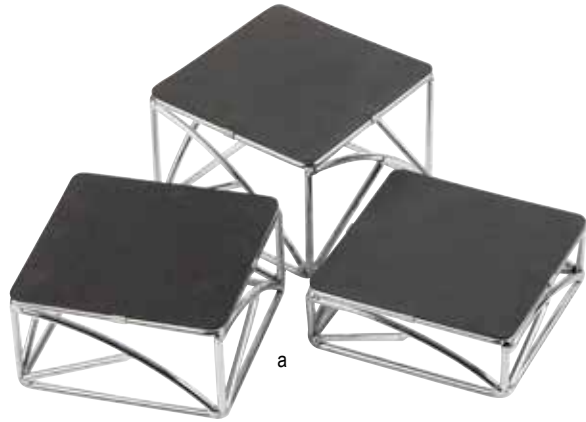

Support systems

Our riser collections can play a supporting role in any buffet line catering event or tablescape with ease and versatility.

NON-SLIP RISERS

Item #	Description	Min Order	List Price (\$)
CHROME PLATED OR BLACK POWDER COATED			
a. CR3	3-Pc Set, Chrome Plated 6 x 6" Top Plate; 2", 3", & 4" Height	1 set	93.92 set
b. BKR4	4-Pc Set, Black 6 x 6" Footprint; 2", 3", 4", and 6" Height	1 set	91.92 set

a

Flip and fill

CR3 Risers can hold 5 x 5" napkins

6 x 6" top plate

7 x 7" footprint

Remington Collection™
Bowls featured on page 74

b

a