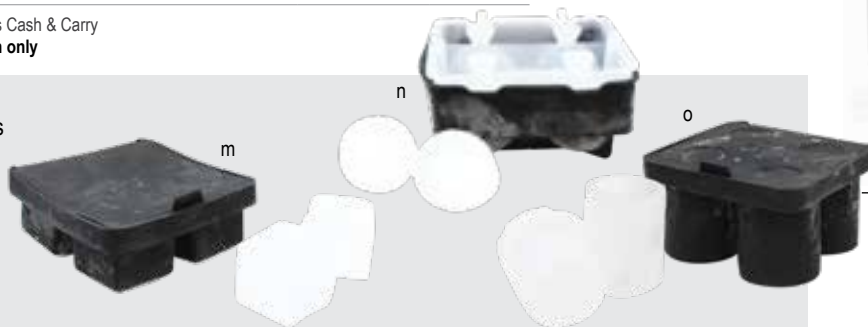

*Available as Cash & Carry
†Hand wash only

Stainless Steel Poms and Tongs

Crystal Clear SAN Plastic

Silicone Ice Molds:
Cube, Sphere or Shot Glass

Silicone molds are oven safe!
Perfect for making cake pops or cookie shots!