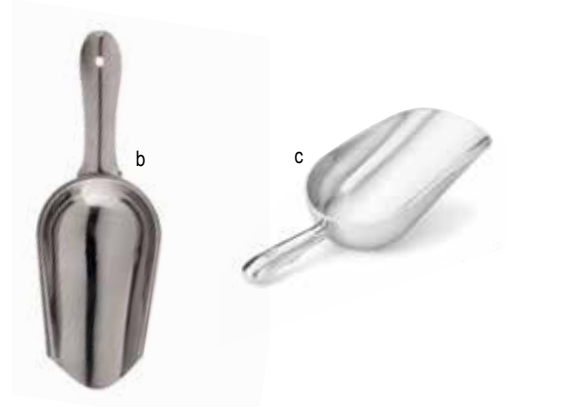

*Available as Cash & Carry
†Hand wash only

Stainless Steel Poms and Tongs

Crystal Clear SAN Plastic

Silicone Ice Molds:
Cube, Sphere or Shot Glass

Silicone molds are oven safe!
Perfect for making cake pops or cookie shots!