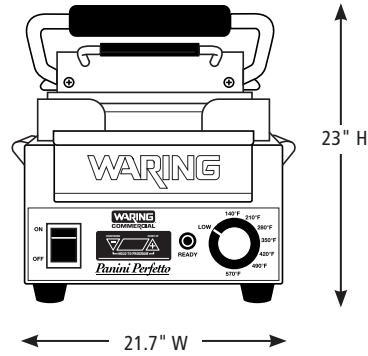

CAC105 Cleaning Brush

OPTIONAL ACCESSORIES

CAC144 Silicone Spatula
for use with
Nonstick PTFE Sheets

029824 Allen Wrench

035551 Allen Wrench Holder

CAC171 Conversion Kit
with Clips and
3-Pack PTFE Sheets
(3 upper and
3 lower sheets)

CAC178 3-pack of
Custom PTFE Sheets
(3 upper and
3 lower sheets)

DIMENSIONS

Out of Box Weight: 51.2 lb.

ORDERING INFORMATION	#STD. PKG.	GIFTBOX WEIGHT	CUBIC FEET	BOX DIMENSIONS D X W X H	UPC	CASE PKG.	MC WEIGHT	MC DIMENSIONS D X W X H	MBC
WPG250TB – Large Italian-Style Panini Grill with Timer	1	73.1	3.61	21.625" x 20.625" x 14"	040072011740	1	75.85	22.5" x 21.5" x 14.625"	10040072024648