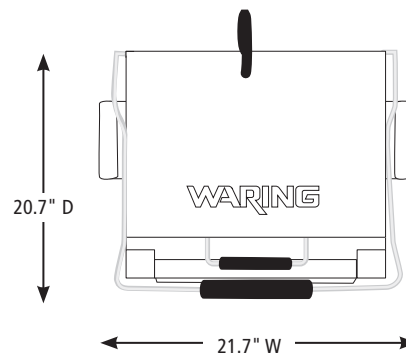

CAC178 3-pack of
Custom PTFE Sheets
(3 upper and
3 lower sheets)

DIMENSIONS

Out of Box Weight: 51.2 lb.

ORDERING INFORMATION	#STD. PKG.	GIFTBOX WEIGHT	CUBIC FEET	BOX DIMENSIONS D X W X H	UPC	CASE PKG.	MC WEIGHT	MC DIMENSIONS D X W X H	MBC
WPG250TB – Large Italian-Style Panini Grill with Timer	1	73.1	3.61	21.625" x 20.625" x 14"	040072011740	1	75.85	22.5" x 21.5" x 14.625"	10040072024648