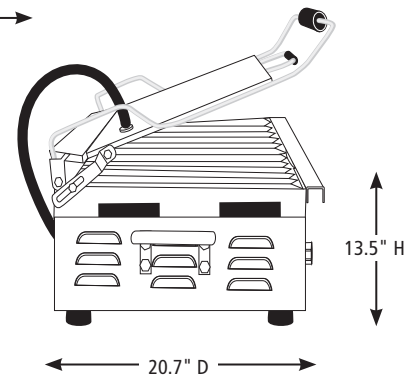

CAC105 Cleaning Brush

OPTIONAL ACCESSORIES

CAC144 Silicone Spatula
for use with
Nonstick PTFE Sheets

029824 Allen Wrench

035551 Allen Wrench Holder

CAC171 Conversion Kit
with Clips and
3-Pack PTFE Sheets
(3 upper and
3 lower sheets)

CAC178 3-pack of
Custom PTFE Sheets
(3 upper and
3 lower sheets)

DIMENSIONS

Out of Box Weight: 51.2 lb.

ORDERING INFORMATION	#STD. PKG.	GIFTBOX WEIGHT	CUBIC FEET	BOX DIMENSIONS D X W X H	UPC	CASE PKG.	MC WEIGHT	MC DIMENSIONS D X W X H	MBC
WPG250TB – Large Italian-Style Panini Grill with Timer	1	73.1	3.61	21.625" x 20.625" x 14"	040072011740	1	75.85	22.5" x 21.5" x 14.625"	10040072024648