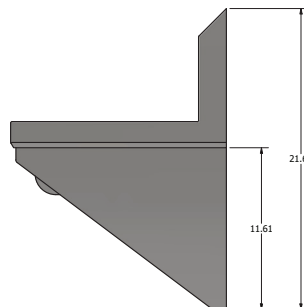

RESOURCES

14" x 10" Deck Mount Hand Sinks

Stainless Steel Hand Sinks

Use your smart phone to scan the above QR code to visit our website:
www.bk-resources.com

Certifications:

Features:

- Wall Mounting Hardware Included
- Drain Included

Material:

- 20 Gauge, T-304 Stainless Steel

Options:

- Upgraded Faucets
- Other Plumbing Accessories - Call For Details

Part Number	Overall Unit Size (l x w)	Bowl Dim. (l x w x d)	Faucet / Spout Mounting	Included Faucet	Drain Size	Product Weight (lbs)
BKHS-W-1410-B	22" x 20"	14" x 10" x 5"	1 Hole Splash	Dual	1 7/8"	19.50
BKHS-W-1410-B-P-G	22" x 20"	14" x 10" x 5"	1 Hole Splash	BKKV-SGS-G	1 7/8"	22.50