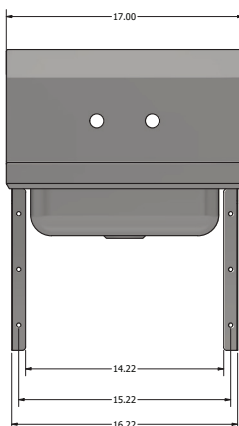

RESOURCES

14" x 10" Deck Mount Hand Sinks

Stainless Steel Hand Sinks

Use your smart phone to scan the above QR code to visit our website:
www.bk-resources.com

Certifications:

Features:

- Wall Mounting Hardware Included
- Drain Included

Material:

- 20 Gauge, T-304 Stainless Steel

Options:

- Upgraded Faucets
- Other Plumbing Accessories - Call For Details

Part Number	Overall Unit Size (l x w)	Bowl Dim. (l x w x d)	Faucet / Spout Mounting	Included Faucet	Drain Size	Product Weight (lbs)
BKHS-W-1410-B	22" x 20"	14" x 10" x 5"	1 Hole Splash	Dual	1 7/8"	19.50
BKHS-W-1410-B-P-G	22" x 20"	14" x 10" x 5"	1 Hole Splash	BKKV-SGS-G	1 7/8"	22.50