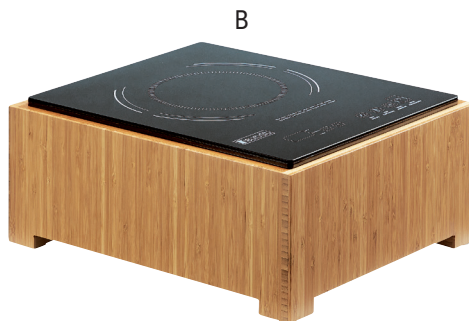

BAMBOO collection

A

B

C

Fill the Decorative Infusion Wall with Sliced Fruit for an Innovative Display!

D

E

3439-60 with
3067 Optional
Griddle

3440-60

G

F

A. BAMBOO BUTANE STOVE FRAME

Optional Butane Stove Sold Separately.

ITEM 3435-60 | 14½Wx13Dx7½H

ITEM 4010-I | Optional Butane Stove

B. BAMBOO INDUCTION BURNER

Induction Burner Included.

3633-60 | 12¾Wx16Dx7¼H

C. BAMBOO DISPENSER W/ DECORATIVE INFUSION WALL

3 Gallon Capacity. Includes Drip Tray.

3697-3-60 | 8¼Wx9¾Dx25¾H

D. BAMBOO CHAFER

Includes Stainless Steel Chafer Cover.