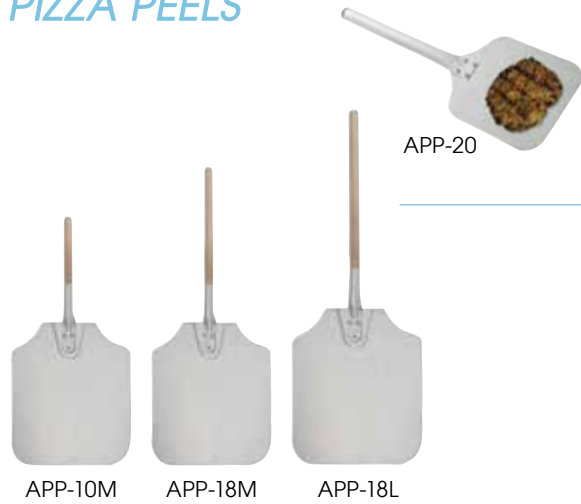

PIZZA PEELS

ALUMINUM PIZZA/BURGER PEEL

- ◆ 14 gauge, 1.6mm thick
- ◆ 11"L handle

ITEM	DESCRIPTION	O.L	UOM	CASE
APP-20	6-3/4" x 9" Blade	20"	Each	12/48

ALUMINUM PIZZA PEELS

- ◆ Wooden handle

ITEM	DESCRIPTION	O.L	UOM	CASE
APP-26	12" x 14" Blade	26"	Each	6/12
APP-36	12" x 14" Blade	36"	Each	6/12
APP-52	12" x 14" Blade	52"	Each	6/12
APP-10M	14" x 16" Blade	26"	Each	6/12
APP-18M	14" x 16" Blade	34"	Each	6/12
APP-18L	16" x 18" Blade	36"	Each	6/12

WOODEN PIZZA PEELS

ITEM	DESCRIPTION	O.L	UOM	CASE
WPP-1222	12" x 13" Blade	22"	Each	12
WPP-1236	12" x 13" Blade	36"	Each	12
WPP-1242	12" x 13" Blade	42"	Each	12
WPP-1424	14" x 15" Blade	24"	Each	12
WPP-1436	14" x 15" Blade	36"	Each	12
WPP-1442	14" x 15" Blade	42"	Each	12
WPP-1642	16" x 17-1/2" Blade	42"	Each	6
WPP-1842	18" x 19" Blade	42"	Each	6
WPP-2042	20" x 20" Blade	42"	Each	6