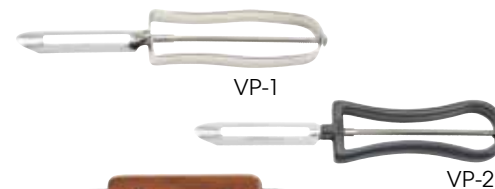

SPECIALTY UTENSILS

TWIST & OUT™ CHROME-PLATED CAN OPENERS

- ◆ Soft-grip handle helps to reduce hand fatigue while providing leverage when turning the crank
- ◆ Smooth-cutting blade makes all day prep easier
- ◆ Durable frame handles size 10 cans with ease

ALUMINUM ALLOY GARLIC PRESS

ITEM	DESCRIPTION	UOM	CASE
GP-1	Garlic Press	Each	12/96

STAINLESS STEEL NUT CRACKER

ITEM	DESCRIPTION	UOM	CASE
LC-04	4-3/4"	Each	24/144

VEGETABLE PEELERS

ITEM	DESCRIPTION	UOM	CASE
VP-1	Nickel Plated Handle	Doz	2/24
VP-2	Plastic Handle	Doz	2/24

STAINLESS STEEL SERRATOR

ITEM	DESCRIPTION	UOM	CASE
SRT-7	7" S/S, Wooden Handle Grip	Each	12/72

STAINLESS STEEL EGG SEPARATOR

- ◆ 8-1/2" easy-grip hollow handle
- ◆ Great for preparing crème brûlée, pudding, tiramisu & soufflé
- ◆ Dishwasher safe

ITEM	DESCRIPTION	UOM	CASE
SES-3	2-7/8"Dia	Each	24/96

ALUMINUM EGG SLICERS

- ◆ Multiple slicing with one press
- ◆ Stainless steel wires are securely clamped into the casing

ITEM	DESCRIPTION	UOM	CASE
AES-1	Round	Each	12/144
AES-4	Square	Each	1/96