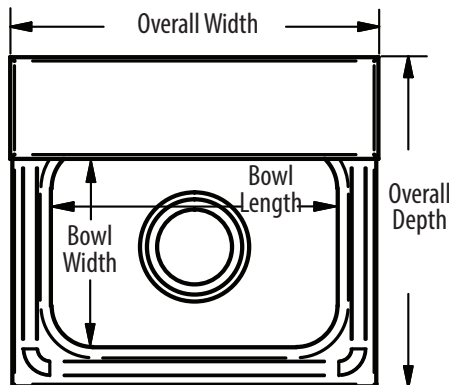

## Features:

- Wall Mounting Hardware Included
- Drain Included
- Marine Edge
- Accommodates BK-MFPT "C" Fold Towels

## Options:

- Upgraded Faucets & Drains
- Other Plumbing Accessories - Call For Details

Part Number	Unit Size (l x w)	Bowl Dim. (l x w x d)	Faucet / Spout Mounting	Included Faucet	Drain Size	Product Weight (lbs)
BKHS-W-1410-1-4D-TD	14" x 17"	14" x 10" x 5"	1 Hole Splash	-	3 1/2"	20.00