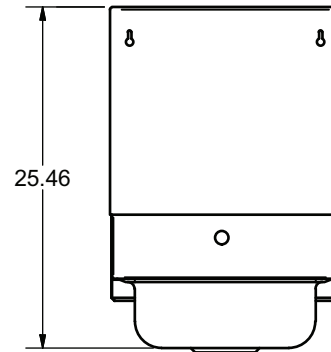

## Options:

- Upgraded Faucets & Drains
- Other Plumbing Accessories - Call For Details

Part Number	Unit Size (l x w)	Bowl Dim. (l x w x d)	Faucet / Spout Mounting	Included Faucet	Drain Size	Product Weight (lbs)
BKHS-W-1410-1-4D-TD	14" x 17"	14" x 10" x 5"	1 Hole Splash	-	3 1/2"	20.00