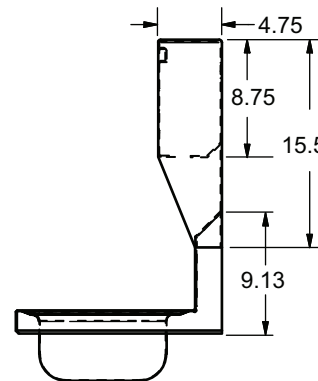

## Options:

- Upgraded Faucets & Drains
- Other Plumbing Accessories - Call For Details

Part Number	Unit Size (l x w)	Bowl Dim. (l x w x d)	Faucet / Spout Mounting	Included Faucet	Drain Size	Product Weight (lbs)
BKHS-W-1410-1-4D-TD	14" x 17"	14" x 10" x 5"	1 Hole Splash	-	3 1/2"	20.00