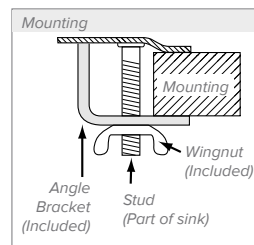

* Has single hole

ACCESSORIES

		CASE LOT
2612	Gooseneck faucet, 4" (10.2 cm) centers, 7 1/2" (19.1 cm) high	1
2005	Repair kit for 2612 faucet	1
7400P*	Strainer for 3 1/2" (8.9 cm) drains	1

Drop-In Sinks

- Available in heavy-weight 20-gauge and standard-weight 22-gauge
- Type 304 stainless steel
- Self-rimming or flat rim
- One-piece drawn bowl
- Satin finish bowl with brushed-finish flange

*NSF and CSA apply to sink bowl only

ITEM #	DESCRIPTION	GAUGE	OVERALL DIMENSIONS W X L IN (CM)	BOWL SIZE W x L x D IN (CM)	DRAIN DIA.	CASE LOT
SELF-RIMMING SINKS						
212560*	Single-bowl sink	22	13 x 15 3/4 (33 x 40.0)	11 x 13 1/4 x 6 (27.9 x 33.6 x 15.2)	2 (5.1)	1
101-1-1	Single-bowl sink	20	13 x 17 (33 x 43.2)	10 x 14 x 10 (25.4 x 35.6 x 25.4)	3 1/2 (8.9)	1
101-1-2	Single-bowl sink	20	13 x 17 (33 x 43.2)	10 x 14 x 10 (25.4 x 35.6 x 25.4)	2 (5.1)	1
173-1	Single-bowl sink	20	13 x 17 (33 x 43.2)	10 x 14 x 6 1/2 (25.4 x 35.6 x 16.5)	3 1/2 (8.9)	1
229-1	Single-bowl sink	20	22 x 19 (55.9 x 48.3)	16 x 18 1/2 x 6 1/2 (40.6 x 47 x 16.5)	3 1/2 (8.9)	1
102-1-1	Double-bowl sink	20	25 x 17 (63.5 x 43.2)	10 x 14 x 10 (25.4 x 35.6 x 25.4)	3 1/2 (8.9)	4
102-1-2	Double-bowl sink	20	25 x 17 (63.5 x 43.2)	10 x 14 x 10 (25.4 x 35.6 x 25.4)	2 (5.1)	4
FLAT-RIM SINKS						
131-8	Single-bowl sink	22	13 x 10 3/4 (33 x 27.3)	9 3/8 x 11 3/4 x 4 (23.8 x 29.8 x 10.2)	2 (5.1)	6
131-9	Single-bowl sink	22	13 x 10 3/4 (33 x 27.3)	9 3/8 x 11 3/4 x 6 1/2 (23.8 x 29.8 x 16.5)	2 (5.1)	6