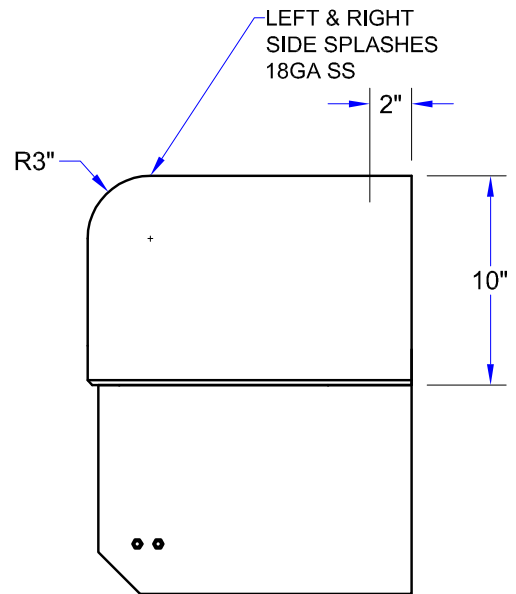

## "PBHS-1410-KVMB-SS" PRO-BOWL HAND SINKS

MODEL	KNEE VALVES	BOWL SIZE (L X W X H)	OVERALL SINK SIZE (L X W X H)	WEIGHT (LBS)
PBHS-W-1410-KV1MB-SS	Single	14"x10"x5"	17"x15-1/2"x20"	26
PBHS-W-1410-KV2MB-SS	Double	14"x10"x5"	17"x15-1/2"x20"	26

ALL DIMENSIONS ARE TYPICAL. TOLERANCE +/- .500". JOHN BOOS & CO. RESERVES THE RIGHT TO CHANGE SPECIFICATIONS WITHOUT NOTICE.