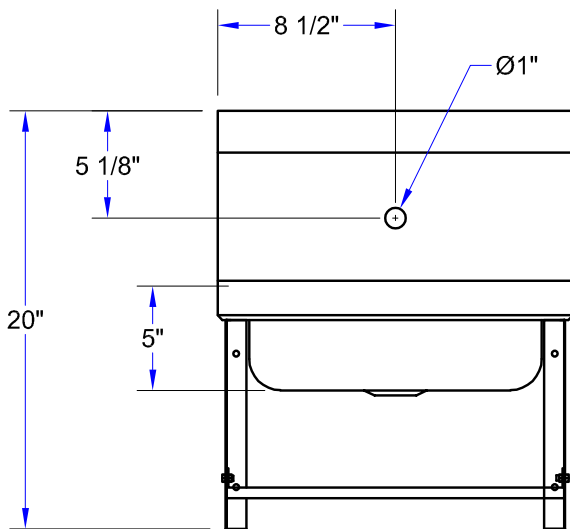

## "PBHS-1410-KVMB-SS" PRO-BOWL HAND SINKS

MODEL	KNEE VALVES	BOWL SIZE (L X W X H)	OVERALL SINK SIZE (L X W X H)	WEIGHT (LBS)
PBHS-W-1410-KV1MB-SS	Single	14"x10"x5"	17"x15-1/2"x20"	26
PBHS-W-1410-KV2MB-SS	Double	14"x10"x5"	17"x15-1/2"x20"	26

ALL DIMENSIONS ARE TYPICAL. TOLERANCE +/- .500". JOHN BOOS & CO. RESERVES THE RIGHT TO CHANGE SPECIFICATIONS WITHOUT NOTICE.