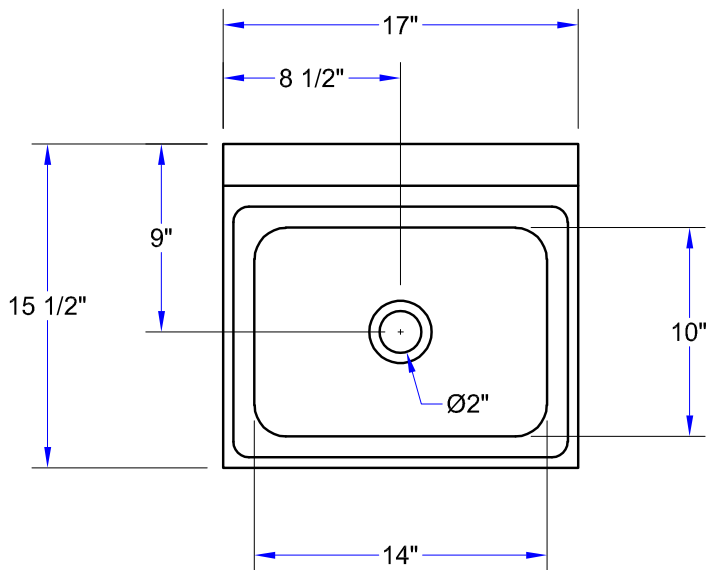

## "PBHS-1410-KVMB-SS" PRO-BOWL HAND SINKS

MODEL	KNEE VALVES	BOWL SIZE (L X W X H)	OVERALL SINK SIZE (L X W X H)	WEIGHT (LBS)
PBHS-W-1410-KV1MB-SS	Single	14"x10"x5"	17"x15-1/2"x20"	26
PBHS-W-1410-KV2MB-SS	Double	14"x10"x5"	17"x15-1/2"x20"	26