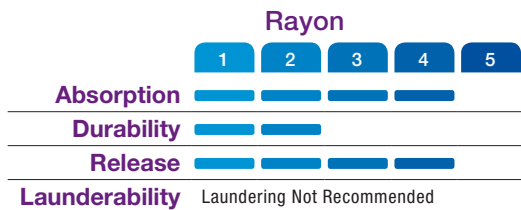

Handles sold separately; see pages 310-311 for handle recommendation

Standard(00)

Prod No	Description	Handle	Color	Pack
4-Ply Rayon (Narrow Band)				
369066B	#16 Small Cut-End Mop	Quick Release/Quick Change	00	12 ea
369070B	#20 Medium Cut-End Mop	Quick Release/Quick Change	00	12 ea
369074B	#24 Large Cut-End Mop	Quick Release/Quick Change	00	12 ea
369082	#32 X-Large Cut-End Mop	Quick Release/Quick Change	00	12 ea
4-Ply Cotton (Kwik-On Screw Top)				
369024C	#24 Kwik-On Cotton Mop	Kwik-On	00	12 ea
4-Ply Rayon (Kwik-On Screw Top)				
369024R	#24 Kwik-On Rayon Mop Head	Kwik-On	00	12 ea
Kwik-On Handle				
40345	60" Kwik-On Handle 1.13" Diameter	—	00	12 ea