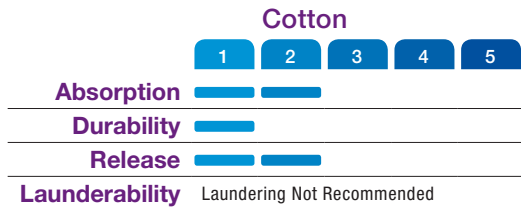

Handles sold separately; see pages 310-311 for handle recommendation

Standard(00)

Prod No	Description	Handle	Color	Pack
4-Ply Rayon (Narrow Band)				
369066B	#16 Small Cut-End Mop	Quick Release/Quick Change	00	12 ea
369070B	#20 Medium Cut-End Mop	Quick Release/Quick Change	00	12 ea
369074B	#24 Large Cut-End Mop	Quick Release/Quick Change	00	12 ea
369082	#32 X-Large Cut-End Mop	Quick Release/Quick Change	00	12 ea
4-Ply Cotton (Kwik-On Screw Top)				
369024C	#24 Kwik-On Cotton Mop	Kwik-On	00	12 ea
4-Ply Rayon (Kwik-On Screw Top)				
369024R	#24 Kwik-On Rayon Mop Head	Kwik-On	00	12 ea
Kwik-On Handle				
40345	60" Kwik-On Handle 1.13" Diameter	—	00	12 ea