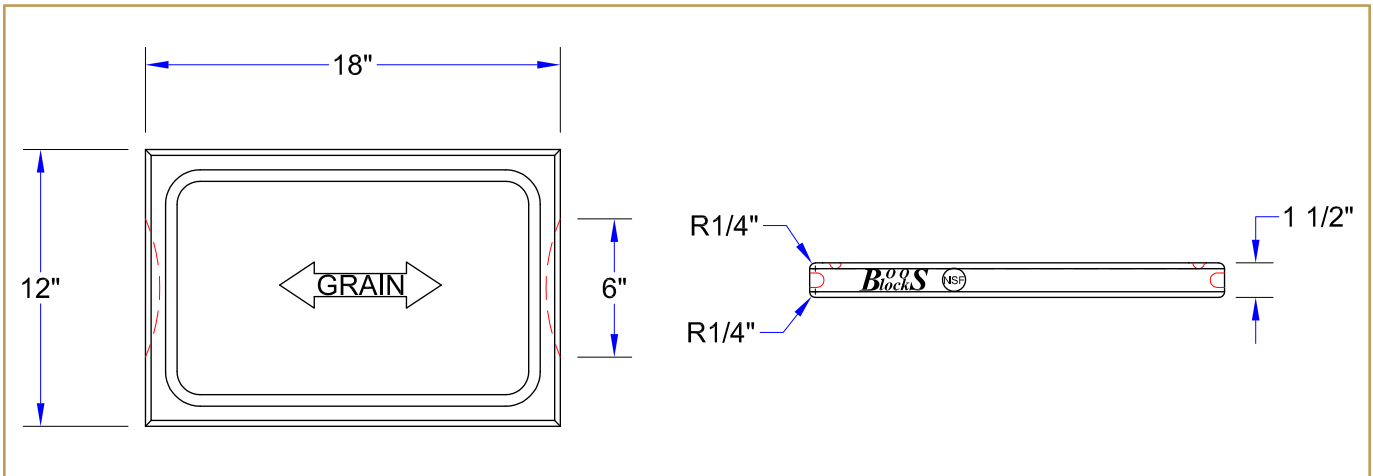

"BBQ" PRO CHEF COLLECTION

Edge Grain Wood Cutting Board - 1½" Thick - Reversible

FEATURES:

- Northern Hard Rock Maple, 1-1/2" Thick
- Reverse Side Flat
- Edge Grain Construction
- Includes Juice Groove and Hand Grips
- Oil Finish

CERTIFICATIONS:

BBQBD

"BBQ" WOOD CUTTING BOARD

MODEL	SIZE (L X W X H)	WT. (LBS)
BBQBD	18"x12"x1-1/2"	9

ALL DIMENSIONS ARE TYPICAL. TOLERANCE +/- .125". JOHN BOOS & CO. RESERVES THE RIGHT TO CHANGE SPECIFICATIONS WITHOUT NOTICE.