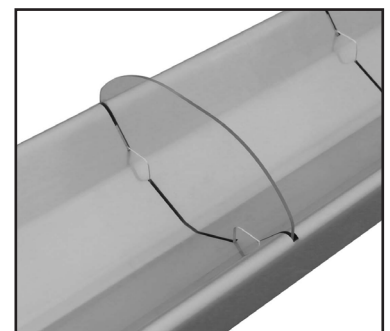

SERVING THE FOOD INDUSTRY SINCE 1951

STAINLESS STEEL TRAYS

Item: 44111 / Item: 44112 / Item: 44113 / Item: 44114

Stainless Steel Trays with Dividers

These reversible stainless steel trays are made with 18GA. 304 Stainless Steel bodies, and are perfect for displaying all sorts of fresh products.

Item Number	Dimensions	Divider Dimensions
44111	28.5" x 6.75" x 2" / 724 x 171.5 x 51mm	6" x 2" / 152 x 51mm
44112	28.5" x 8.75" x 2" / 724 x 222.3 x 51mm	8" x 2" / 203 x 51mm
44113	28.5" x 10.75" x 2" / 724 x 273 x 51mm	10" x 2" / 254 x 51mm
44114	28.5" x 16.75" x 2" / 724 x 425.5 x 51mm	16" x 2" / 406 x 51mm