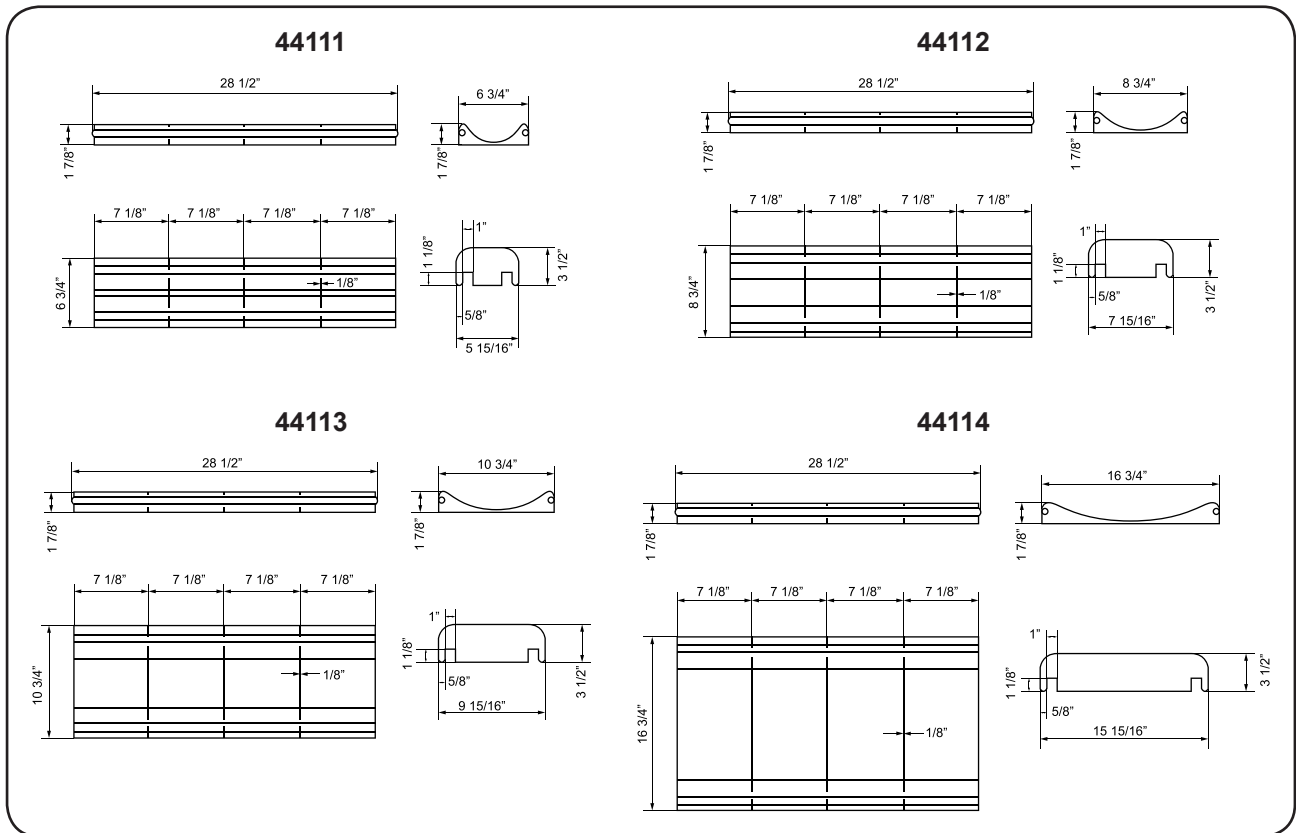

STAINLESS STEEL TRAYS

Item: 44111 / Item: 44112 / Item: 44113 / Item: 44114

Authorized Dealer

OMCAN INC.

Telephone: 1-800-465-0234
Fax: (905) 607-0234
E-mail: sales@omcan.com
Website: www.omcan.com

Follow us to keep up to date with the latest news and offers