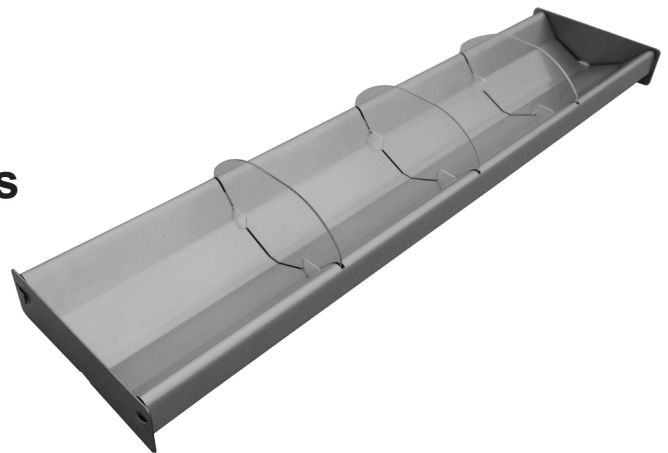

SERVING THE FOOD INDUSTRY SINCE 1951

STAINLESS STEEL TRAYS

Item: 44111 / Item: 44112 / Item: 44113 / Item: 44114

Stainless Steel Trays with Dividers

These reversible stainless steel trays are made with 18GA. 304 Stainless Steel bodies, and are perfect for displaying all sorts of fresh products.

Item Number	Dimensions	Divider Dimensions
44111	28.5" x 6.75" x 2" / 724 x 171.5 x 51mm	6" x 2" / 152 x 51mm
44112	28.5" x 8.75" x 2" / 724 x 222.3 x 51mm	8" x 2" / 203 x 51mm
44113	28.5" x 10.75" x 2" / 724 x 273 x 51mm	10" x 2" / 254 x 51mm
44114	28.5" x 16.75" x 2" / 724 x 425.5 x 51mm	16" x 2" / 406 x 51mm