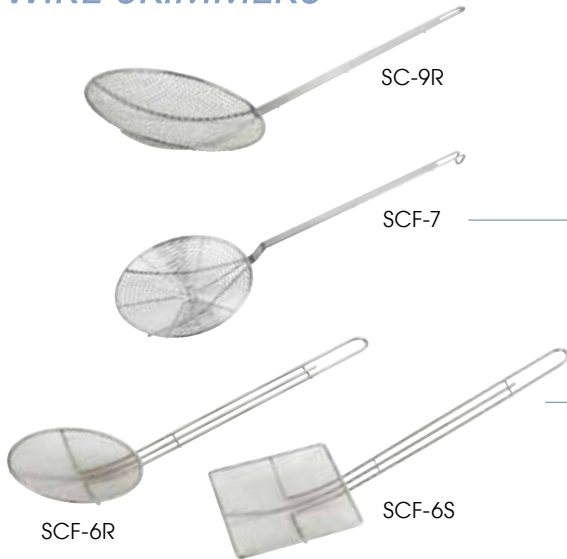

WIRE SKIMMERS

NICKEL-PLATED WIRE SKIMMERS

ITEM	DESCRIPTION	HANDLE	UOM	CASE
SC-5R	5"Dia	13"	Each	12/36
SC-6R	6"Dia	13"	Each	12/36
SC-7R	7"Dia	13"	Each	12/36
SC-8R	8"Dia	13"	Each	12/24
SC-9R	9"Dia	13"	Each	12/24
SC-12R	12"Dia	13"	Each	12/24

NICKEL-PLATED SPIRAL-WIRE SKIMMERS

ITEM	DESCRIPTION	HANDLE	UOM	CASE
SCF-7	7"Dia	14"	Each	12/48
SCF-9	9"Dia	14"	Each	12/48

NICKEL-PLATED MESH SKIMMERS

ITEM	DESCRIPTION	HANDLE	UOM	CASE
SCF-6R	6-1/2"Dia	13"	Each	12/48
SCF-6S	6-3/4" x 6-3/4"	13"	Each	12/48