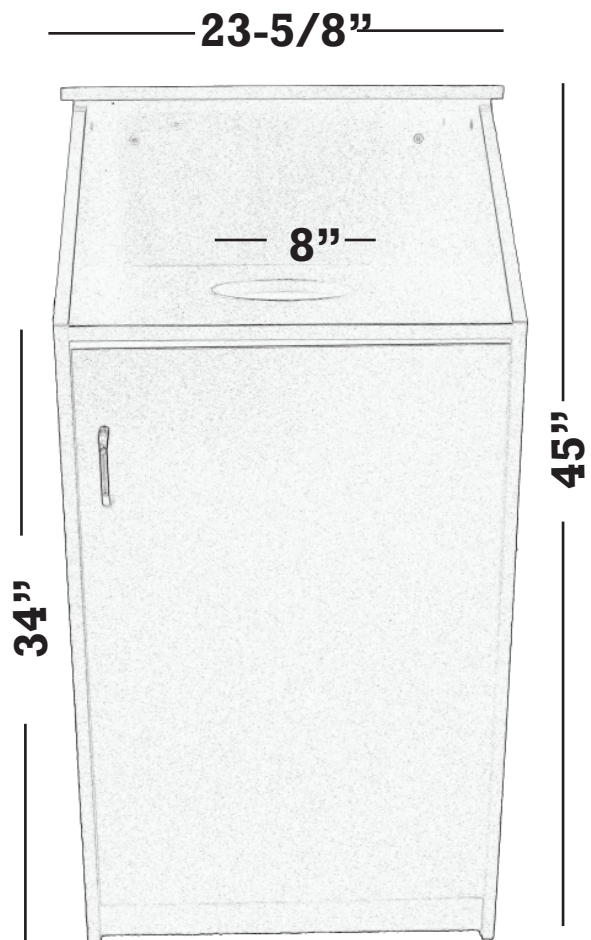

255 Welter Drive
Monticello, IA 52310
Phone: (877) 465-4344
Fax: (877) 465-4042

www.oakstreetmfg.com

WASTE RECEPTACLE: M8510

- Available in Black and Cherry
- 20" wide interior - requires 25 gallon trash liner: DPI MD 6009 (not included)
- 8" diameter round opening
- Ships unassembled
- Will ship assembled for upcharge from Iowa only
- Weight of receptacle: 90 lbs.
- F.O.B. Monticello, Iowa

Overall height: 45"
Overall width: 23-5/8"
Overall depth: 22-5/8"
Height to round opening: 34"
Diameter of round opening: 8"
Top ledge dimensions: 23-5/8"W x 13-1/4"D
Inside dimensions: 21-1/2"W x 29-5/8"H x 21"D