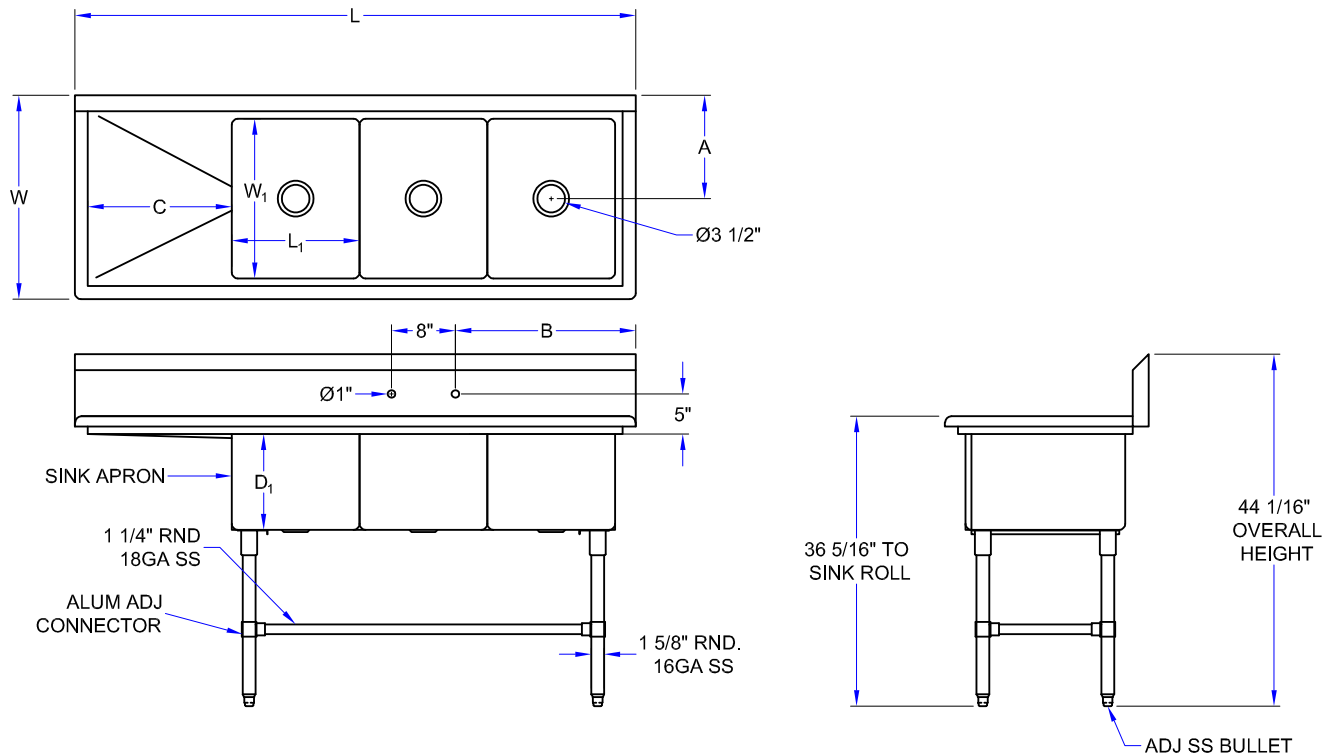

DETAILED SPECIFICATIONS

"43PB-1D" PRO-BOWL COMPARTMENT SINKS

12" DEEP (D')	WT. (LBS)	14" DEEP (D')	WT. (LBS)	OVERALL LENGTH (L)	OVERALL WIDTH (W)	INSIDE LENGTH (L')	INSIDE WIDTH (W')	A	B	C
43PB1618-1D18L/R	125	43PB16184-1D18L/R	135	70-3/16"	23-1/2"	16"	18"	11-15/16"	22-9/16"	18"
43PB1618-1D24L/R	130	43PB16184-1D24L/R	140	76-3/16"	23-1/2"	16"	18"	11-15/16"	22-9/16"	24"
43PB1620-1D18L/R	131	43PB16204-1D18L/R	142	70-3/16"	25-1/2"	16"	20"	12-15/16"	39-5/8"	18"
43PB1620-1D24L/R	137	43PB16204-1D24L/R	147	76-3/16"	25-1/2"	16"	20"	12-15/16"	22-9/16"	24"
43PB1620-1D30L/R	142	43PB16204-1D30L/R	152	82-3/16"	25-1/2"	16"	20"	12-15/16"	22-9/16"	30"
43PB18-1D18L/R	134	43PB184-1D18L/R	144	76-3/16"	23-1/2"	18"	18"	11-15/16"	25-9/16"	18"
43PB18-1D24L/R	138	43PB184-1D24L/R	149	82-3/16"	23-1/2"	18"	18"	11-15/16"	25-9/16"	24"
43PB18-1D30L/R	143	43PB184-1D30L/R	154	88-3/16"	23-1/2"	18"	18"	11-15/16"	25-9/16"	30"
43PB1824-1D18L/R	153	43PB18244-1D18L/R	165	76-3/16"	29-1/2"	18"	24"	14-15/16"	25-9/16"	18"
43PB1824-1D24L/R	159	43PB18244-1D24L/R	170	82-3/16"	29-1/2"	18"	24"	14-15/16"	25-9/16"	24"
43PB1824-1D30L/R	164	43PB18244-1D30L/R	176	88-3/16"	29-1/2"	18"	24"	14-15/16"	25-9/16"	30"
43PB20-1D18L/R	153	43PB204-1D18L/R	163	82-3/16"	25-1/2"	20"	20"	12-15/16"	28-9/16"	18"
43PB20-1D24L/R	158	43PB204-1D24L/R	168	88-3/16"	25-1/2"	20"	20"	12-15/16"	31-9/16"	24"
43PB20-1D30L/R	163	43PB204-1D30L/R	173	94-3/16"	25-1/2"	20"	20"	12-15/16"	34-9/16"	30"
43PB24-1D24L/R	186	43PB244-1D24L/R	200	100-3/16"	29-1/2"	24"	24"	14-15/16"	22-9/16"	24"
43PB24-1D30L/R	192	43PB244-1D30L/R	205	106-3/16"	29-1/2"	24"	24"	14-15/16"	22-9/16"	30"
43PB3024-1D30L/R	219	43PB30244-1D30L/R	234	124-3/16"	29-1/2"	30"	24"	14-15/16"	28-9/16"	30"
43PB3024-1D36L/R	224	43PB30244-1D36L/R	240	130-3/16"	29-1/2"	30"	24"	14-15/16"	28-9/16"	36"

MUST SPECIFY LEFT (L) OR RIGHT (R) SIDE DRAIN BOARD

ALL DIMENSIONS ARE TYPICAL. TOLERANCE +/- .500". JOHN BOOS & CO. RESERVES THE RIGHT TO CHANGE SPECIFICATIONS WITHOUT NOTICE.