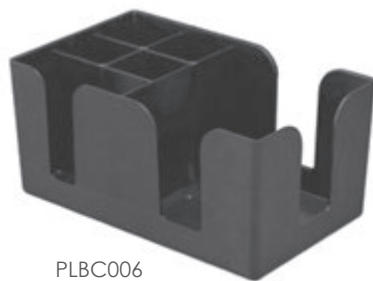

## SCOOP

Versatile functions for both dry and wet products. Polished stainless steel for durability. Prevents spills with tapered base.

ITEM	DESCRIPTION	U/M	WEIGHT GROSS lbs	INNER PACK	MASTER PACK	CU.FT.
SLHO030	4 oz Bar Scoop	EACH	24.64	12	144	1.22

## ICE PICK & ICE CHIPPER

Heavy-duty, strong and durable ice pick and chipper with comfortable handle.

ITEM	DESCRIPTION	U/M	WEIGHT GROSS lbs	INNER PACK	MASTER PACK	CU.FT.
IRCP008	9" Ice Chipper	EACH	40.79	12	120	1.32
IRCP008	8" Ice Pick	EACH	30.36	12	180	3.81

## SALT & SUGAR GLASS RIMMER

Three swing trays available for salt, sugar, and sponge for dampening the glass rim. Folds to small package for easy storage. Accommodates cocktail glasses up to 5 1/2 in diameter.

ITEM	DESCRIPTION	U/M	WEIGHT GROSS lbs	INNER PACK	MASTER PACK	CU.FT.
PLSSGR001	Salt and Sugar Glass Rimmer	EACH	25.96	2	24	1.96