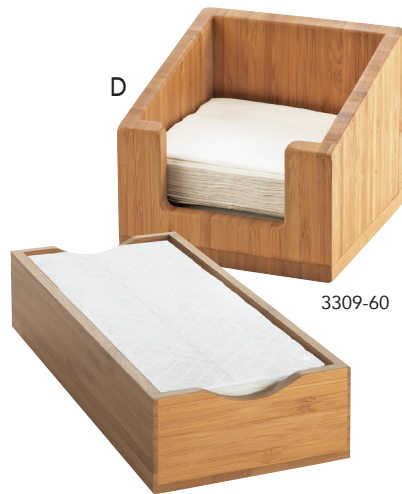

BAMBOO collection

A

3308-60

B

C

3309-60

D

1234

E

F

G

H

A. BAMBOO 3 STEP JAR DISPLAY

Includes Three Glass Jars.

ITEM 1486 | 5Wx14Dx13H

ITEM C4X4GLCN | Replacement Jar

B. BAMBOO STRAW ORGANIZERS

ITEM 3308-60 | 5Wx5Dx5½H

C. BAMBOO FLATWARE DISPLAY

ITEM 1244 | 8¼Wx5½Dx4¾H

D. BAMBOO NAPKIN DISPLAYS

ITEM 1234 | 4Wx8D | Napkin Size

ITEM 3309-60 | 5Wx5D | Napkin Size

E. BAMBOO COUNTERTOP TRASH BIN

ITEM 1717-60 | 5Wx5Dx7H

F. BAMBOO NAPKIN OR LID ORGANIZER

Holds up to 3.75" Diameter Cups & Lids.

ITEM 298-60 | 4½Wx4½Dx8H

G. BAMBOO BEVERAGE SIGNS

Dimensions: 3Wx1Dx2H.

ITEM 606-1 | COFFEE

ITEM 606-2 | DECAF